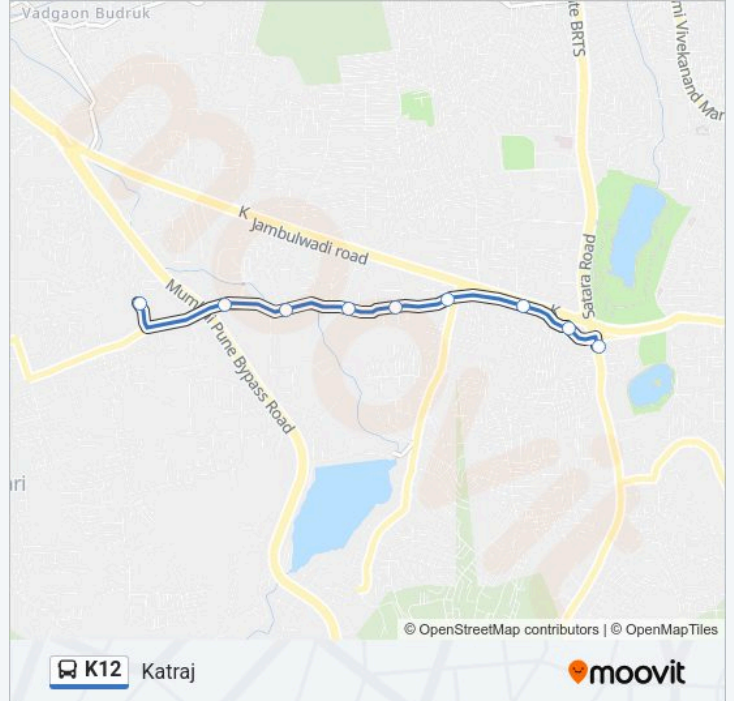

**Direction: Katraj**

9 stops

[VIEW LINE SCHEDULE](#)

Narhegaon

Bhumkar Nagar Chowk

Ambegaon Budruk (Narhe Road)

Ramnagari

Vitthal Heritage Society

Dattanagar Narhe Road

Maruti Mandir (Santoshnagar) Narhe Road

Santosh Nagar

Katraj

**K12 bus Time Schedule**

Katraj Route Timetable:

Monday	06:25-23:00
Tuesday	06:25-23:00
Wednesday	06:25-23:00
Thursday	06:25-23:00
Friday	06:25-23:00
Saturday	06:25-23:00
Sunday	06:25-23:00

**K12 bus Info****Direction:** Katraj**Stops:** 9**Trip Duration:** 13 min**Line Summary:**

**Direction: Narhegaon**

9 stops

[VIEW LINE SCHEDULE](#)

- Katraj
- Santosh Nagar
- Maruti Mandir (Santoshnagar) Narhe Road
- Dattanagar Narhe Road
- Vitthal Heritage Society
- Ramnagari
- Ambegaon Budruk (Narhe Road)
- Bhumkar Nagar Chowk
- Narhegaon