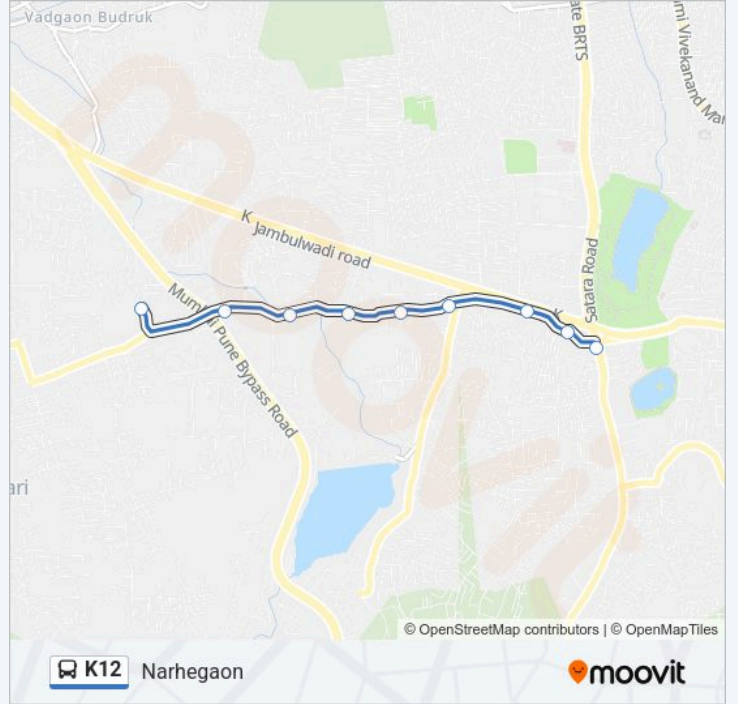

**K12 bus Info****Direction:** Katraj**Stops:** 9**Trip Duration:** 13 min**Line Summary:**

**Direction: Narhegaon**

9 stops

[VIEW LINE SCHEDULE](#)

- Katraj
- Santosh Nagar
- Maruti Mandir (Santoshnagar) Narhe Road
- Dattanagar Narhe Road
- Vitthal Heritage Society
- Ramnagari
- Ambegaon Budruk (Narhe Road)
- Bhumkar Nagar Chowk
- Narhegaon

**Direction:** Narhegaon

**Stops:** 9

**Trip Duration:** 13 min

**Line Summary:**

K12 bus time schedules and route maps are available in an offline PDF at [moovitapp.com](https://moovitapp.com). Use the Moovit App to see live bus times, train schedule or subway schedule, and step-by-step directions for all public transit in Pune.