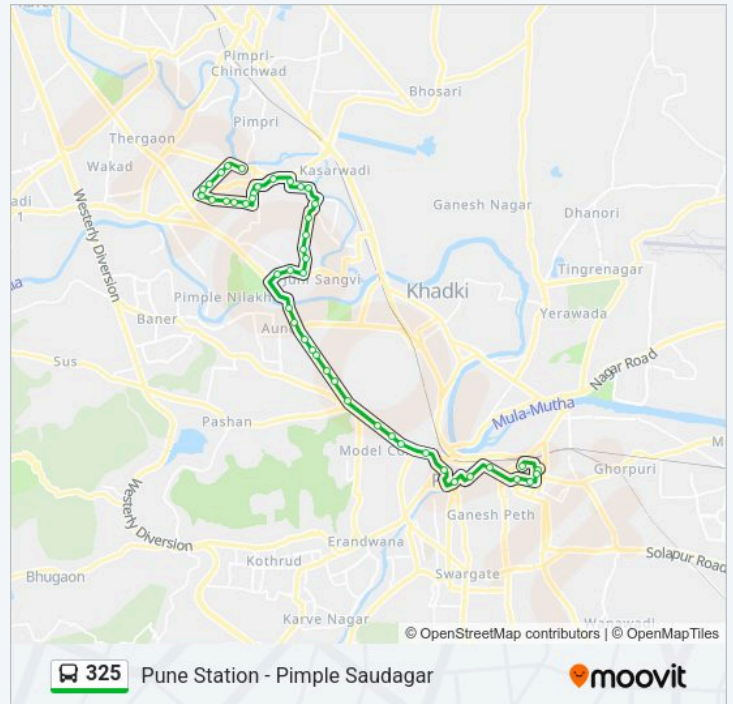

## Pune Station - Pimple Saudagar

Get The App

The 325 bus line (Pune Station - Pimple Saudagar) has 2 routes. For regular weekdays, their operation hours are:  
(1) Pune Station: 06:30-19:30(2) Pimple Saudagar: 05:25-18:00  
Use the Moovit App to find the closest 325 bus station near you and find out when is the next 325 bus arriving.

Kasturba Gandhi Vasahat

Gol Market Aundh Road

Bal Kalyan Sanstha

Pune Vidyapeeth Main Gate

Yashwant Nagar Rangehills

Na.Ta.Wadi

Shivaji Nagar

COEP Hostel (To Manapa)

## 325 bus Info

**Direction:** Pimple Saudagar

**Stops:** 46

**Trip Duration:** 74 min

**Line Summary:**

Kunal Icon Society

Shivar Chowk

Shivar Chowk