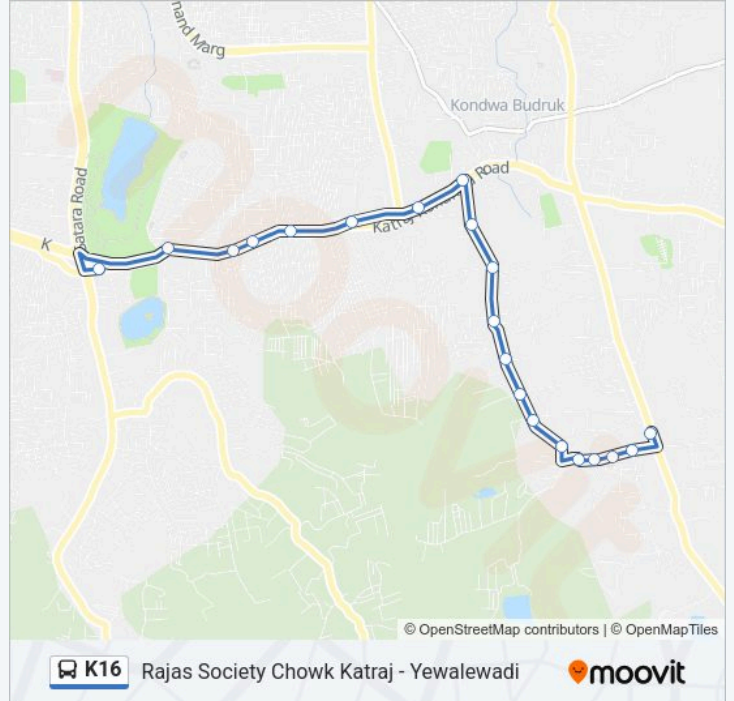

K16 Line**Rajas Society Chowk Katraj - Yewalewadi**[Get The App](#)

The K16 bus line (Rajas Society Chowk Katraj - Yewalewadi) has 2 routes. For regular weekdays, their operation hours are:

(1) Yewalewadi: 06:00-21:05(2) Rajas Society Chowk Katraj: 06:30-21:35

Use the Moovit App to find the closest K16 bus station near you and find out when is the next K16 bus arriving.

Direction: Yewalewadi

20 stops

[VIEW LINE SCHEDULE](#)

Katraj
Rajas Society Chowk Katraj
Mauli Garden Kondhwa Road
Sundarban / Yashwant Vihar
Paramount Garden
Gokul Nagar Katraj Kondhwa Road
Shatrunjay Mandir
Hill View Society Tilekar Nagar
Metro Greens Society
Veebha Company
Akrti Society
Sai Krushna Society
Shikshak Colony Kamathenagar
Ashtavinayak Colony
Antara Society
Pansare Nagar
Bapusaheb Shelar Nagar
Manapa School Yewalewadi
Kamathe Madhyamik Vidyalaya Yewalewadi
Yewalewadi

K16 bus Time Schedule

Yewalewadi Route Timetable:

Monday	06:00-21:05
Tuesday	06:00-21:05
Wednesday	06:00-21:05
Thursday	06:00-21:05
Friday	06:00-21:05
Saturday	06:00-21:05
Sunday	06:00-21:05

K16 bus Info**Direction:** Yewalewadi**Stops:** 20**Trip Duration:** 17 min**Line Summary:**

K16 bus Info

Direction: Rajas Society Chowk Katraj

Stops: 18

Trip Duration: 17 min

Line Summary:

K16 bus time schedules and route maps are available in an offline PDF at moovitapp.com. Use the Moovit App to see live bus times, train schedule or subway schedule, and step-by-step directions for all public transit in Pune.