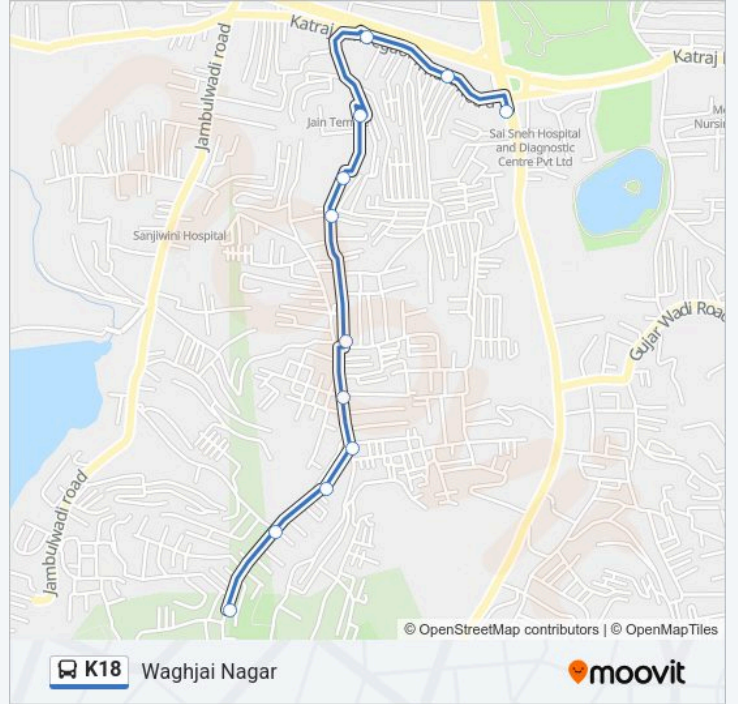

 **K18 Line**

Katraj

[Get The App](#)

The K18 bus line (Katraj) has 2 routes. For regular weekdays, their operation hours are:

(1) Katraj: 06:25-22:00(2) Waghjai Nagar: 06:00-21:35

Use the Moovit App to find the closest K18 bus station near you and find out when is the next K18 bus arriving.

**Direction: Waghjai Nagar**

12 stops

[VIEW LINE SCHEDULE](#)

- Katraj
- Santosh Nagar
- Maruti Mandir (Santoshnagar) Narhe Road
- Agam Mandir
- Dugad Farm
- Sadhvi Kendra
- Sachchai Mata Mandir
- Aanchal Farm Society
- Ranga Sheth Chowk
- Hari Om Colony
- Sarathi Mangal Karyalaya
- Waghjai Nagar

**K18 bus Time Schedule**

Waghjai Nagar Route Timetable:

Monday	06:00-21:35
Tuesday	06:00-21:35
Wednesday	06:00-21:35
Thursday	06:00-21:35
Friday	06:00-21:35
Saturday	06:00-21:35
Sunday	06:00-21:35

**K18 bus Info**

**Direction:** Waghjai Nagar

**Stops:** 12

**Trip Duration:** 11 min

**Line Summary:**

K18 bus time schedules and route maps are available in an offline PDF at [moovitapp.com](https://moovitapp.com). Use the Moovit App to see live bus times, train schedule or subway schedule, and step-by-step directions for all public transit in Pune.