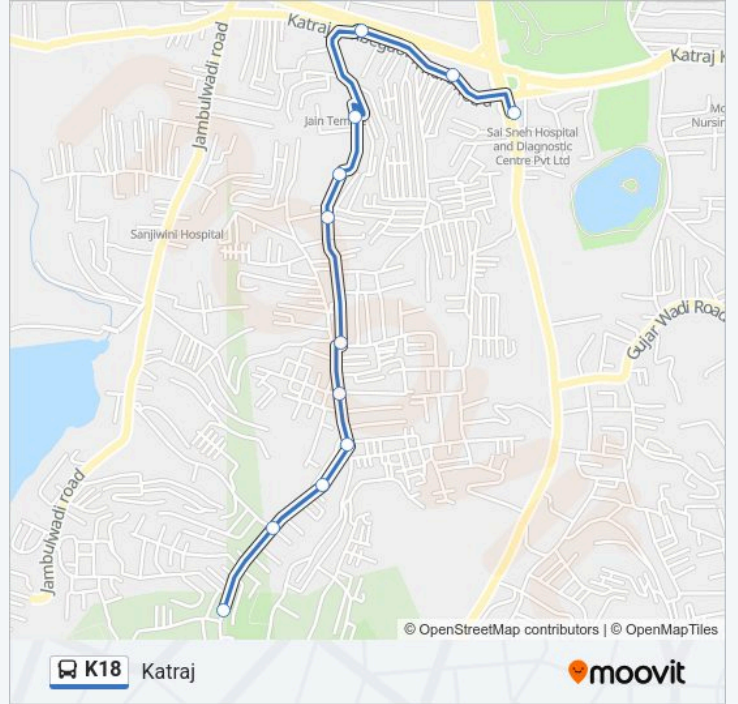

 **K18 Line**

Katraj

[Get The App](#)

The K18 bus line (Katraj) has 2 routes. For regular weekdays, their operation hours are:

(1) Katraj: 06:25-22:00(2) Waghjai Nagar: 06:00-21:35

Use the Moovit App to find the closest K18 bus station near you and find out when is the next K18 bus arriving.

**Direction: Katraj**

12 stops

[VIEW LINE SCHEDULE](#)

Waghjai Nagar  
Sarathi Mangal Karyalaya  
Hari Om Colony  
Ranga Sheth Chowk  
Aanchal Farm Society  
Sachchai Mata Mandir  
Sadhvi Kendra  
Dugad Farm  
Agam Mandir  
Maruti Mandir (Santoshnagar) Narhe Road  
Santosh Nagar  
Katraj

**K18 bus Time Schedule**

Katraj Route Timetable:

Monday	06:25-22:00
Tuesday	06:25-22:00
Wednesday	06:25-22:00
Thursday	06:25-22:00
Friday	06:25-22:00
Saturday	06:25-22:00
Sunday	06:25-22:00

**K18 bus Info****Direction:** Katraj**Stops:** 12**Trip Duration:** 12 min**Line Summary:**

**Direction: Waghjai Nagar**

12 stops

[VIEW LINE SCHEDULE](#)

- Katraj
- Santosh Nagar
- Maruti Mandir (Santoshnagar) Narhe Road
- Agam Mandir
- Dugad Farm
- Sadhvi Kendra
- Sachchai Mata Mandir
- Aanchal Farm Society
- Ranga Sheth Chowk
- Hari Om Colony
- Sarathi Mangal Karyalaya
- Waghjai Nagar