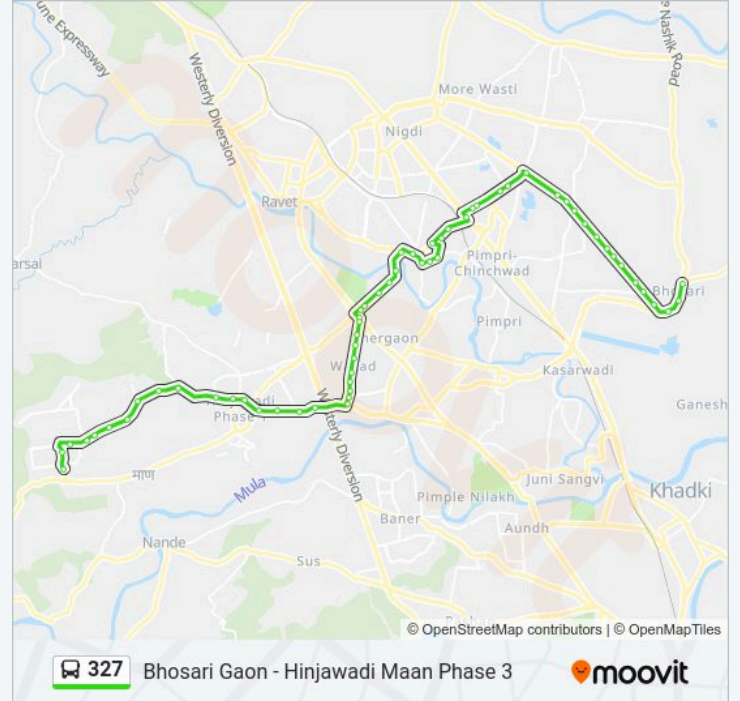

Postal Colony Wakad

Arya Medical Samrat Chowk Wakad

Wakad Police Station

Shiv Colony Mangal Nagar

Dange Chowk Wakad Road

Dange Chowk

Dange Chowk

Thergaon Phata

Pudumjee Paper Mill

Dattanagar Chinchwad

Aditya Birla Hospital

Walhekarwadi Jakat Naka

Chaphekar Chowk Chinchwadgaon

Chinchwadgaon

Kalika Mata Mandir

Darshan Hall

Elpro Company

Ramkrushna More Prekshagruha

Lokmanya Hospital Chinchwad Road

Chinchwad Station BRTS

Chinchwad MIDC

Mohan Nagar Corner

Sanghavi College

Exide Battery

KSB Chowk

TELCO Company

TELCO Hostel

Yashwantnagar TELCO Road

Gawali Matha

Ganeshnagar TELCO Road

Power House Indrayaninagar

Indrayaninagar Corner