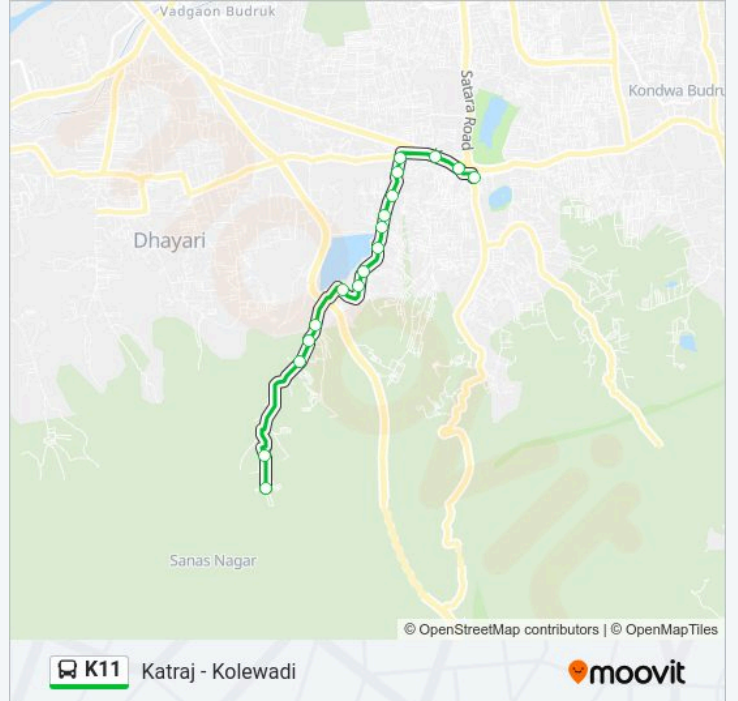

**K11 Line****Katraj - Kolewadi**[Get The App](#)

The K11 bus line (Katraj - Kolewadi) has 2 routes. For regular weekdays, their operation hours are:

(1) Katraj: 07:05-18:55(2) Kolewadi: 06:30-18:15

Use the Moovit App to find the closest K11 bus station near you and find out when is the next K11 bus arriving.

Dattanagar Jambhulwadi Road

Maruti Mandir (Santoshnagar) Narhe Road

Santosh Nagar

Katraj

**K11 bus Time Schedule**

Katraj Route Timetable:

Monday	07:05-18:55
Tuesday	07:05-18:55
Wednesday	07:05-18:55
Thursday	07:05-18:55
Friday	07:05-18:55
Saturday	07:05-18:55
Sunday	07:05-18:55

**K11 bus Info**

**Direction:** Katraj

**Stops:** 17

**Trip Duration:** 24 min

**Line Summary:**

### K11 bus Info

**Direction:** Kolewadi

**Stops:** 17

**Trip Duration:** 25 min

**Line Summary:**

K11 bus time schedules and route maps are available in an offline PDF at [moovitapp.com](https://moovitapp.com). Use the Moovit App to see live bus times, train schedule or subway schedule, and step-by-step directions for all public transit in Pune.