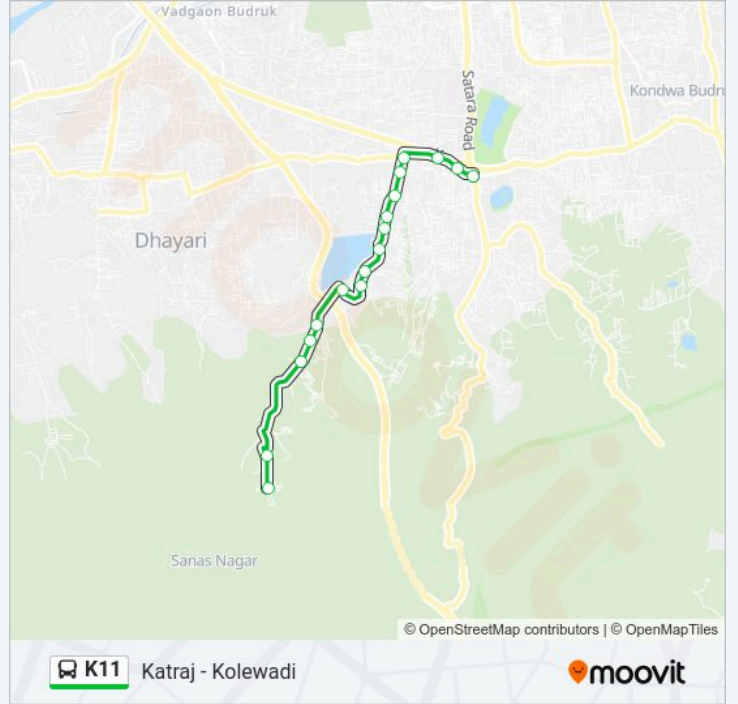

**K11 Line****Katraj - Kolewadi**[Get The App](#)

The K11 bus line (Katraj - Kolewadi) has 2 routes. For regular weekdays, their operation hours are:

(1) Katraj: 07:05-18:55(2) Kolewadi: 06:30-18:15

Use the Moovit App to find the closest K11 bus station near you and find out when is the next K11 bus arriving.

**K11 bus Info**

**Direction:** Katraj

**Stops:** 17

**Trip Duration:** 24 min

**Line Summary:**

### K11 bus Time Schedule

Kolewadi Route Timetable:

Monday	06:30-18:15
Tuesday	06:30-18:15
Wednesday	06:30-18:15
Thursday	06:30-18:15
Friday	06:30-18:15
Saturday	06:30-18:15
Sunday	06:30-18:15

### K11 bus Info

**Direction:** Kolewadi

**Stops:** 17

**Trip Duration:** 25 min

**Line Summary:**

K11 bus time schedules and route maps are available in an offline PDF at [moovitapp.com](https://moovitapp.com). Use the Moovit App to see live bus times, train schedule or subway schedule, and step-by-step directions for all public transit in Pune.