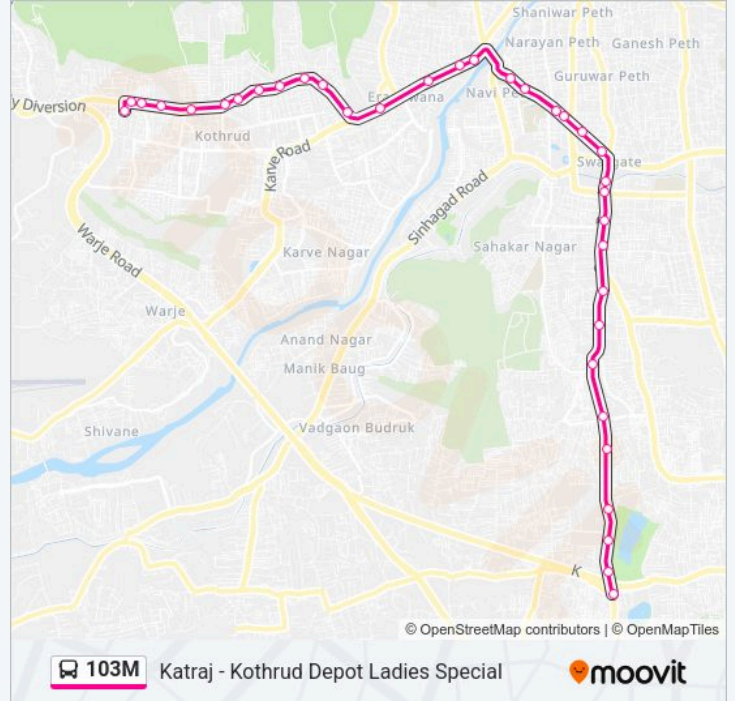

Padmavati

KK Market / Shankar Maharaj Math

Balaji Nagar

Bharati Vidyapeeth Gate

Late Rajiv Gandhi Udyan

Morebaug / Sawant Vihar

Katraj

Direction: Kothrud Depot Ladies Special

35 stops

[VIEW LINE SCHEDULE](#)

Katraj

Katraj

Morebaug / Sawant Vihar

Late Rajiv Gandhi Udyan

Bharati Vidyapeeth Gate

Balaji Nagar