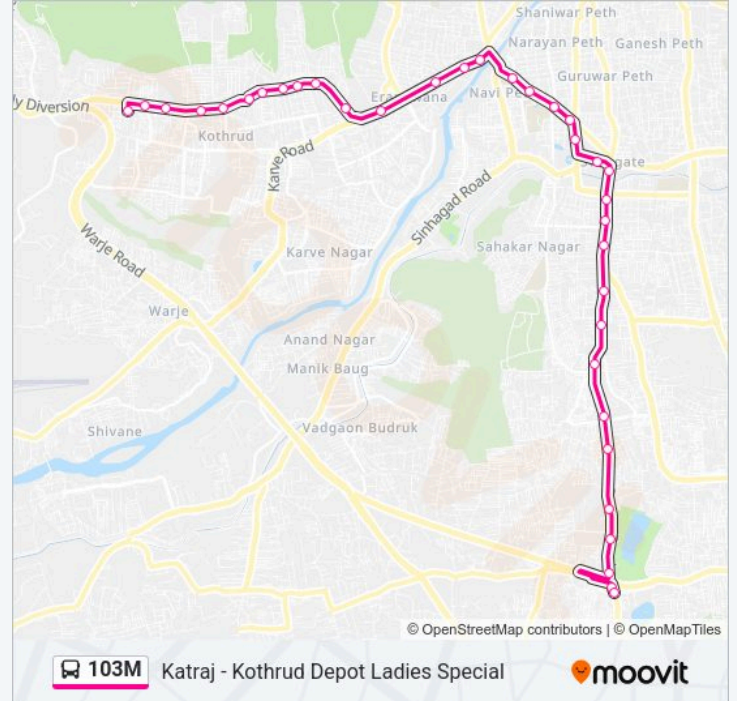

Sarasbaug

Madiwale Colony

S.P.College

Maharashtra Mandal

Sahitya Parishad

Deccan Corner (To Paud Road)

Garware College

Sonal Hall

SNDT College

Paud Phata

More Vidyalaya

Ideal Colony

Anand Nagar Kothrud

Jai Bhavani Nagar

Pratik Nagar

Vanaj Corner

Vanaj Company

Kachara Depot

Bharati Nagar

Kothrud Depot

103M bus time schedules and route maps are available in an offline PDF at moovitapp.com. Use the Moovit App to see live bus times, train schedule or subway schedule, and step-by-step directions for all public transit in Pune.

© 2025 Moovit - All Rights Reserved