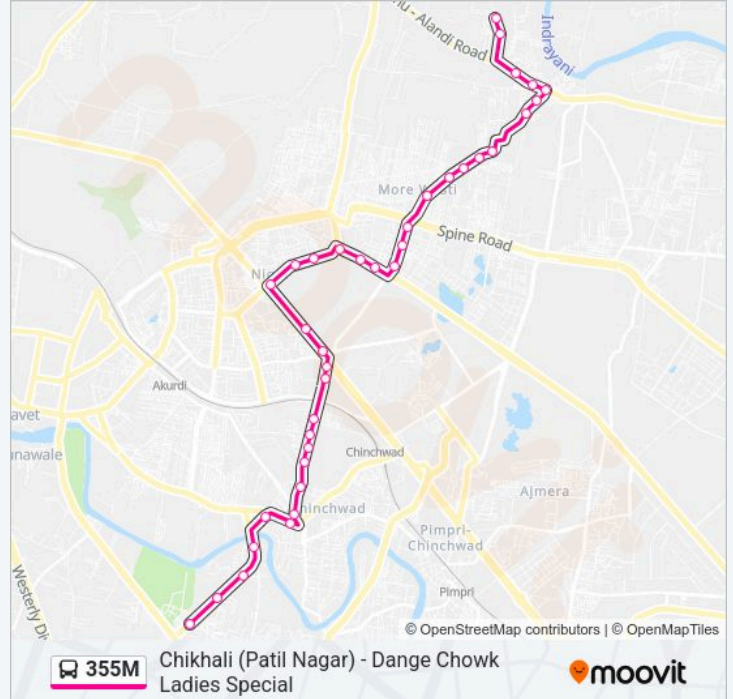

Nigdi Tilak Chowk

Bajaj Auto Company

Akurdi Khandoba Chowk

Akurdi Corner

Jay Ganesh Vision Akurdi

Bhoirnagar

Indira Nagar Chinchwad

Police Ayuktalaya Chinchwad Road

Premlok Park

Chinchwad SKF Company

Moryanagar Chinchwad

Chaphekar Chowk Chinchwadgaon

Walhekarwadi Jakat Naka

Aditya Birla Hospital

Dattanagar Chinchwad

Pudumjee Paper Mill

Thergaon Phata

Direction: Chikhali (Patil Nagar) Ladies Special

37 stops

[VIEW LINE SCHEDULE](#)

Thergaon Phata

Pudumjee Paper Mill

Dattanagar Chinchwad

Aditya Birla Hospital

Walhekarwadi Jakat Naka

Chaphekar Chowk Chinchwadgaon

Moryanagar Chinchwad

Chinchwad SKF Company

Premlok Park

Police Ayuktalaya Chinchwad Road

Indira Nagar Chinchwad

Bhoirnagar

355M bus Time Schedule

Chikhali (Patil Nagar) Ladies Special Route

Timetable:

Monday	09:00
Tuesday	09:00
Wednesday	09:00
Thursday	09:00
Friday	09:00
Saturday	09:00
Sunday	09:00

355M bus Info

Direction: Chikhali (Patil Nagar) Ladies Special

Stops: 37

Trip Duration: 50 min

Line Summary: