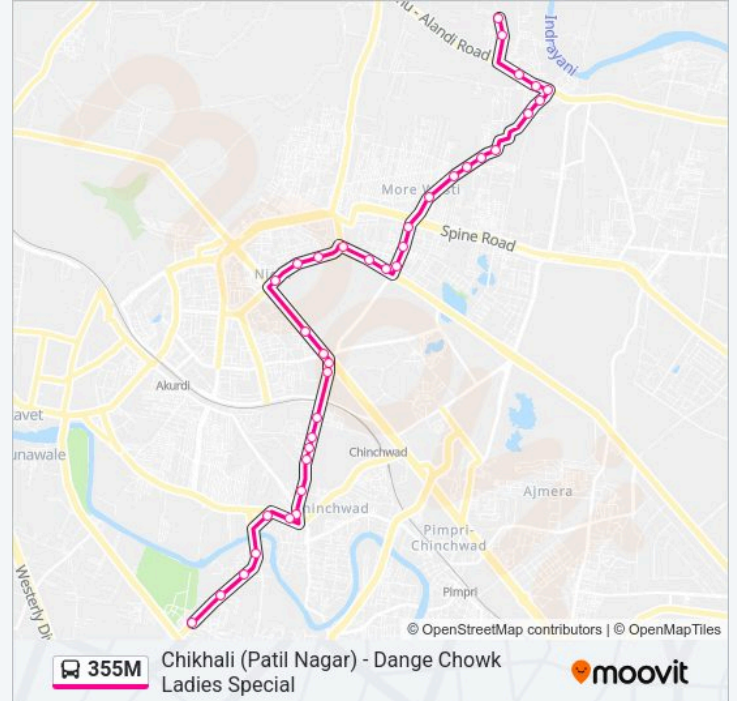

 **355M Line****Chikhali (Patil Nagar) - Dange Chowk Ladies Special**[Get The App](#)

The 355M bus line (Chikhali (Patil Nagar) - Dange Chowk Ladies Special) has 2 routes. For regular weekdays, their operation hours are:

(1) Dange Chowk Ladies Special: 18:10(2) Chikhali (Patil Nagar) Ladies Special: 09:00

Use the Moovit App to find the closest 355M bus station near you and find out when is the next 355M bus arriving.

**Direction: Dange Chowk Ladies Special**

**355M bus Time Schedule**

Dange Chowk Ladies Special Route Timetable:

Monday	18:10
Tuesday	18:10
Wednesday	18:10
Thursday	18:10
Friday	18:10
Saturday	18:10
Sunday	18:10

**355M bus Info****Direction:** Dange Chowk Ladies Special**Stops:** 37**Trip Duration:** 50 min**Line Summary:**

Shree Hospital Chikhali

Chikhali

Patil Nagar Chikhali

Bhaji Mandai Chikhali

Nageshwar Vidyalaya Chikhali

Chikhali (Patil Nagar)

355M bus time schedules and route maps are available in an offline PDF at [moovitapp.com](https://moovitapp.com). Use the Moovit App to see live bus times, train schedule or subway schedule, and step-by-step directions for all public transit in Pune.