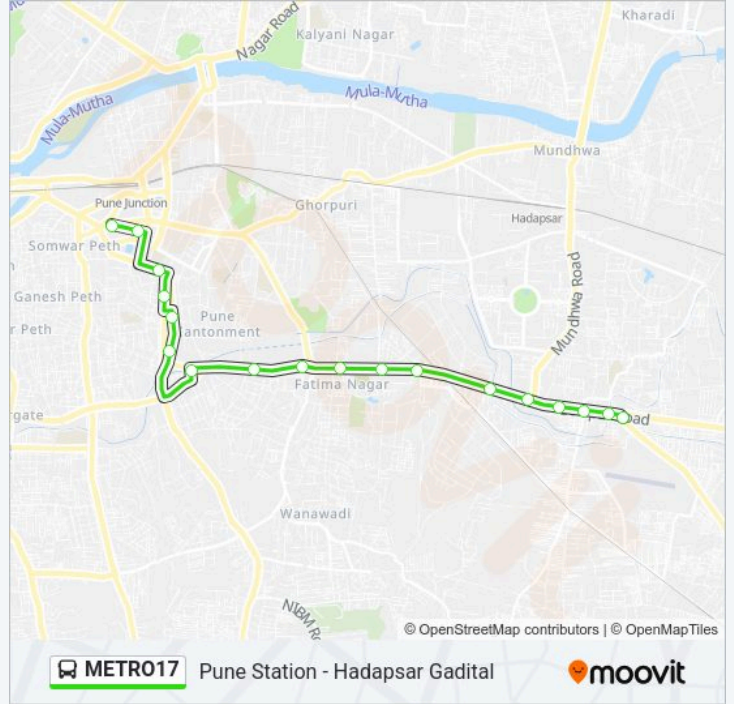

METRO17 Line**Pune Station - Hadapsar Gadital**[Get The App](#)

The METRO17 bus line (Pune Station - Hadapsar Gadital) has 2 routes. For regular weekdays, their operation hours are: (1) Hadapsar Gadital: 06:00(2) Pune Station: 21:15
Use the Moovit App to find the closest METRO17 bus station near you and find out when is the next METRO17 bus arriving.

Direction: Hadapsar Gadital

17 stops

[VIEW LINE SCHEDULE](#)

Collector Kacheri
Sadhu Vaswani Chowk
GPO (Towards Westend)
Westend
Bombay Garage
Juna Pulgate
Pulgate
Race Course
Bhairoba Nala Police Station
Fatima Nagar
Kalubai Mandir Ramtekdi
Ramtekdi
Vaiduwadi
Magarpatta Hospital
Hadapsar Gaon
Tupe Hospital Hadapsar
Hadapsar Gadital

METRO17 bus Time Schedule

Pune Station Route Timetable:

Monday	21:15
Tuesday	21:15
Wednesday	21:15
Thursday	21:15
Friday	21:15
Saturday	21:15
Sunday	21:15

METRO17 bus Info

Direction: Pune Station

Stops: 18

Trip Duration: 26 min

Line Summary:

METRO17 bus time schedules and route maps are available in an offline PDF at moovitapp.com. Use the Moovit App to see live bus times, train schedule or subway schedule, and step-by-step directions for all public transit in Pune.