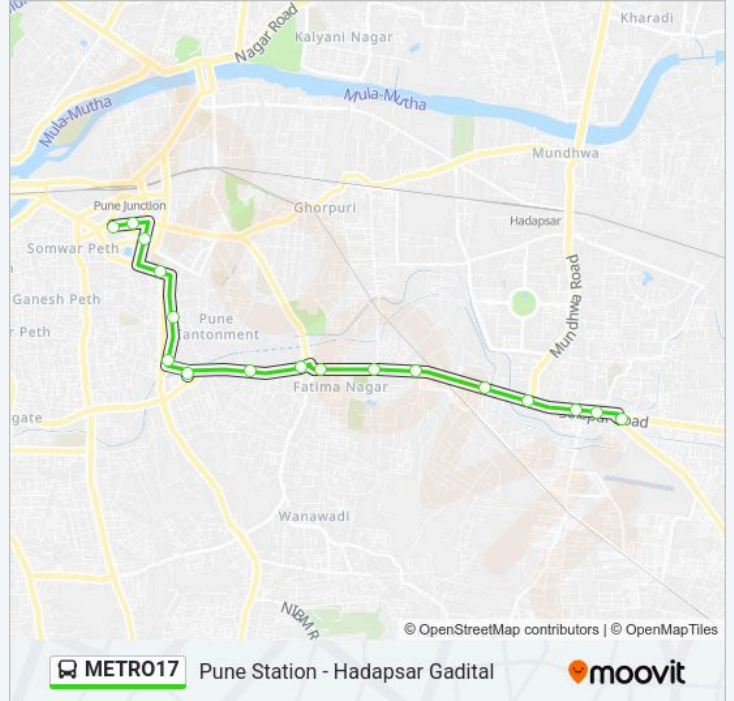

METRO17 Line**Pune Station - Hadapsar Gadital**[Get The App](#)

The METRO17 bus line (Pune Station - Hadapsar Gadital) has 2 routes. For regular weekdays, their operation hours are: (1) Hadapsar Gadital: 06:00(2) Pune Station: 21:15
Use the Moovit App to find the closest METRO17 bus station near you and find out when is the next METRO17 bus arriving.

Direction: Hadapsar Gadital

17 stops

[VIEW LINE SCHEDULE](#)

Collector Kacheri
Sadhu Vaswani Chowk
GPO (Towards Westend)
Westend
Bombay Garage
Juna Pulgate
Pulgate
Race Course
Bhairoba Nala Police Station
Fatima Nagar
Kalubai Mandir Ramtekdi
Ramtekdi
Vaiduwadi
Magarpatta Hospital
Hadapsar Gaon
Tupe Hospital Hadapsar
Hadapsar Gadital

METRO17 bus Time Schedule

Hadapsar Gadital Route Timetable:

Monday	06:00
Tuesday	06:00
Wednesday	06:00
Thursday	06:00
Friday	06:00
Saturday	06:00
Sunday	06:00

METRO17 bus Info**Direction:** Hadapsar Gadital**Stops:** 17**Trip Duration:** 26 min**Line Summary:**

Direction: Pune Station

18 stops

[VIEW LINE SCHEDULE](#)

- Hadapsar Gadital
- Krushna Chhaya Hotel Hadapsar
- Hadapsar Bhaji Mandai
- Hadapsar Gaon
- Magarpatta Hospital
- Vaiduwadi
- Ramtekdi
- Kalubai Mandir Ramtekdi
- Fatima Nagar
- Bhairoba Nala Police Station
- Race Course
- Pulgate
- Juna Pulgate
- Bombay Garage
- Mahatma Gandhi Road
- Westend
- GPO
- Collector Kacheri