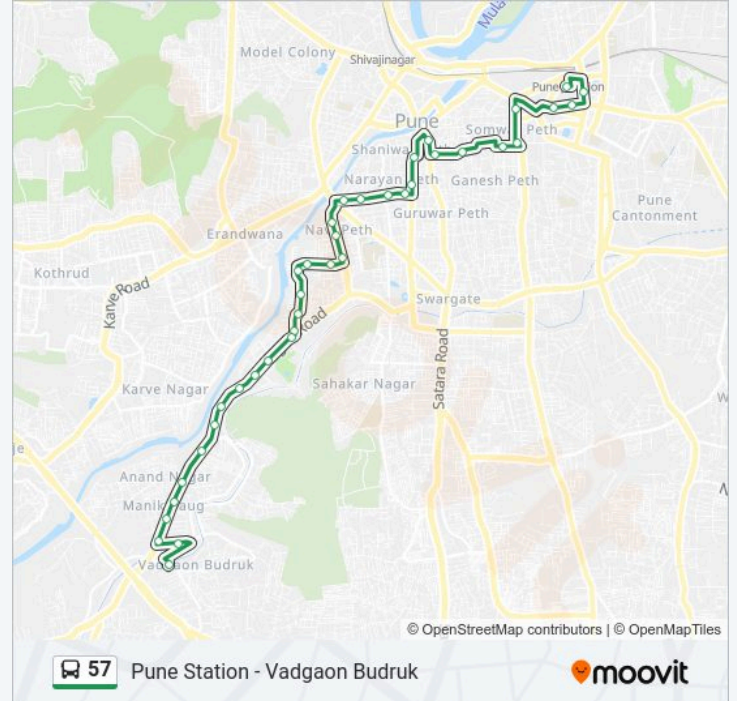

PL Deshpande Garden

Ganesh Mala

Ganesh Mala

Raksha Lekha Society

Dattawadi (Mhasoba Chowk)

Mhatre Bridge

Rajendra Nagar

Lokmanya Nagar

Lokmanyagar

Dharmveer Sambhaji Maharaj Manapa School

Ganjavewadi

Kulkarni Petrol Pump

Chitrashala

Sadashiv Peth Haud

Vishram Baug Wada

Appa Balwant Chowk

Dakshinmukhi Maruti Mandir

Kasba Peth Police Station

Jijamata Baug

Phadke Haud

Apollo Talkies

KEM Hospital

Dr.Ambedkar Sanskrutik Bhavan

Collector Kacheri

Sadhu Vaswani Chowk

Pune Station Depot

Pune Station (Jayprakash Stand)

57 bus time schedules and route maps are available in an offline PDF at moovitapp.com. Use the Moovit App to see live bus times, train schedule or subway schedule, and step-by-step directions for all public transit in Pune.

© 2024 Moovit - All Rights Reserved