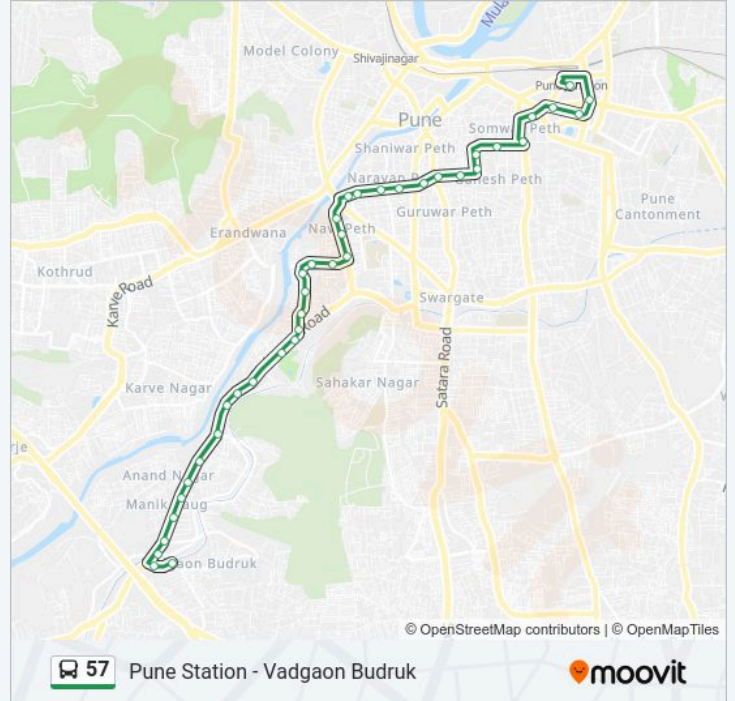

Use the Moovit App to find the closest 57 bus station near you and find out when is the next 57 bus arriving.

Direction: Vadgaon Budruk

39 stops

[VIEW LINE SCHEDULE](#)

Pune Station (Jayprakash Stand)
Income Tax Office
GPO
Collector Kacheri
Jilha Parishad
KEM Hospital
Apollo Talkies
Dagadi Nagoba
Ganesh Peth
Sonya Maruti Chowk
City Post Office
Ganpati Chowk Laxmi Road
Common Wealth Building
Gokhale Hall
Vijay Talkies
Kulkarni Petrol Pump
Ganjavewadi
Dharmveer Sambhaji Maharaj Manapa School
Lokmanyagar
Lokmanya Nagar
Rajendra Nagar

57 bus Info**Direction:** Vadgaon Budruk**Stops:** 39**Trip Duration:** 47 min**Line Summary:**

Mhatre Bridge

Dattawadi (Mhasoba Chowk)

Raksha Lekha Society

Ganesh Mala

Ganesh Mala

PL Deshpande Garden

Jakat Naka Vitthalwadi

Jaidev Nagar

Rajaram Bridge

Vitthalwadi Sinhgad Road

Hingane Khurd

Anandnagar Sinhgad Road

Ganesh Park Sinhgad Road

Manikbaug

Indian Hume Pipe Company

Fun Time

Vadgaon Budruk Phata

Vadgaon Budruk

Direction: Pune Station

38 stops

[VIEW LINE SCHEDULE](#)

Vadgaon Budruk

Goyal Ganga Society