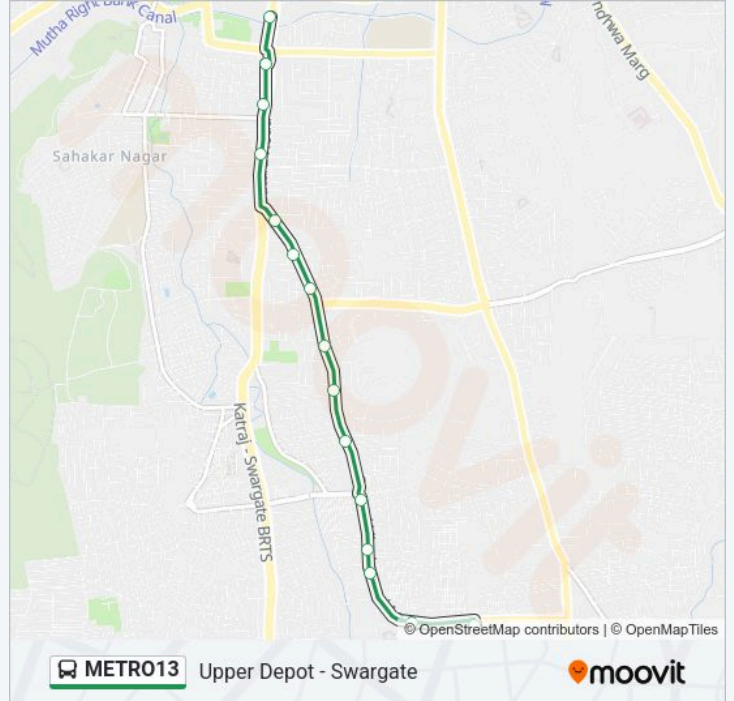

METRO13 Line

Upper Depot - Swargate

Get The App

The METRO13 bus line (Upper Depot - Swargate) has 2 routes. For regular weekdays, their operation hours are:

(1) Swargate: 08:00-19:40(2) Upper Depot: 08:30-20:10

Use the Moovit App to find the closest METRO13 bus station near you and find out when is the next METRO13 bus arriving.

Direction: Swargate

15 stops

[VIEW LINE SCHEDULE](#)

Upper Depot
Upper Indiranagar
State Bank Colony
Chintamani Nagar
Lower Indiranagar
Bharat Jyoti
Bibvewadi
Kothari
Vasantbaug
ESI Hospital Bibvewadi Road
Pushp Mangal Karyalaya
Bhapkar Petrol Pump
ST Colony
Lakshminarayan
Swargate

METRO13 bus Time Schedule

Swargate Route Timetable:

Monday	08:00-19:40
Tuesday	08:00-19:40
Wednesday	08:00-19:40
Thursday	08:00-19:40
Friday	08:00-19:40
Saturday	08:00-19:40
Sunday	08:00-19:40

METRO13 bus Info**Direction:** Swargate**Stops:** 15**Trip Duration:** 20 min**Line Summary:**

Direction: Upper Depot

15 stops

[VIEW LINE SCHEDULE](#)

- Swargate
- Lakshminarayan
- ST Colony
- Bhapkar Petrol Pump
- Pushp Mangal Karyalaya
- ESI Hospital Bibvewadi Road
- Vasantbaug
- Kothari
- Bibvewadi
- Bharat Jyoti
- Lower Indiranagar
- Chintamani Nagar
- State Bank Colony
- Upper Indiranagar
- Upper Depot