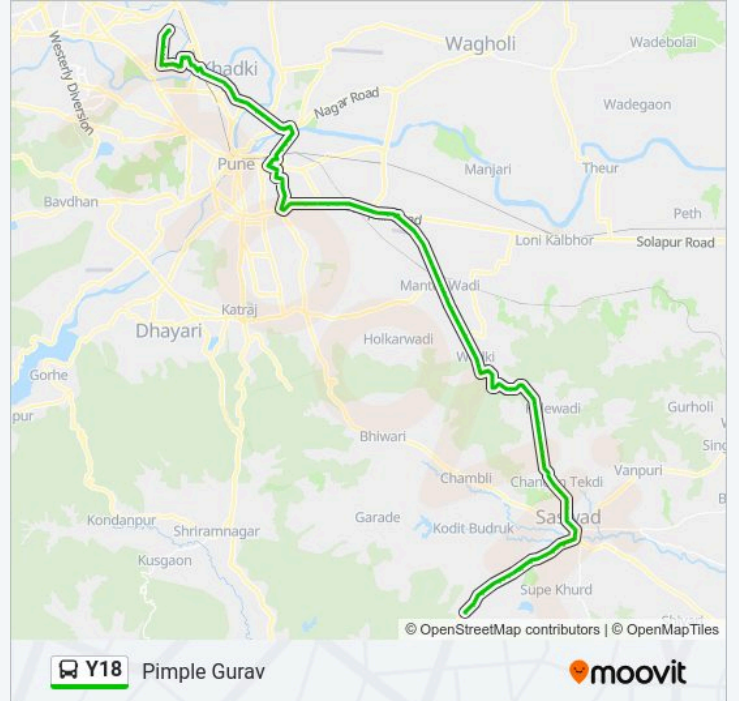

ST Stand Saswad

Waghire College

Hivarkar Mala

Kirloskar Company

Jakat Naka Saswad

Pawarwadi

Dive Gaon

Katoba High School Dive

ITI Saswad Road

Dhumewadi

Kalewadi Saswad Road

Jadhav Wasti

Zende Wasti

Zendewadi

Mile Dagad Kramank 21 Diveghat

Mile Dagad Kramank 19 Diveghat

Sakal Office Wadki

Wadki Nala

Vijay Hotel

Metachem Company

10 Wa Mile Wadki

Jalindar Baug Wadki

Datta Nagar Saswad Road

Bhadale Wasti Saswad Road

Devachi Uruli Phata

Shree Hotel Saswad Road

Mantarwadi

Navlakha Godown

Power House Phursungi

Bhosale Garden Saswad Road

Suiba Mangal Karyalaya

Bhekrainagar Depot