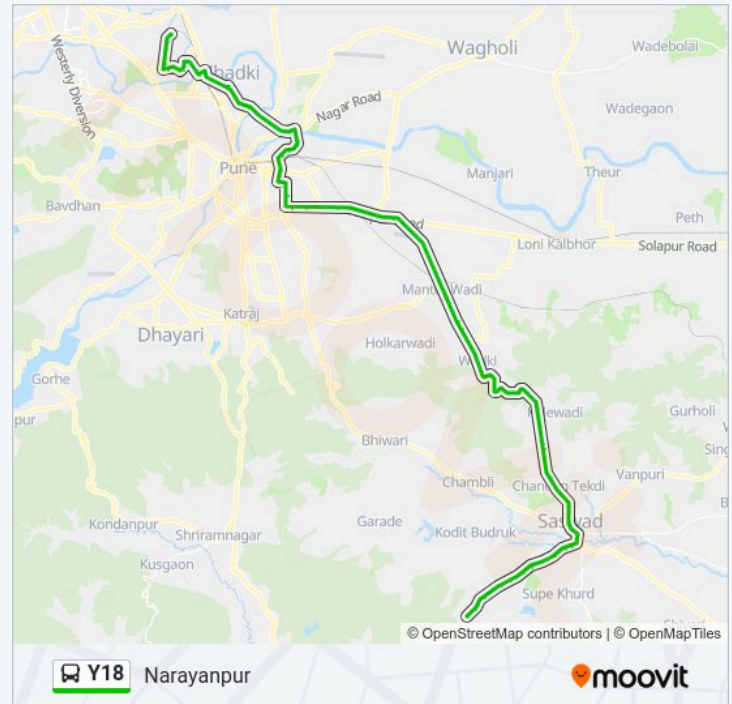

Friday

Not Operational

Saturday

Not Operational

Sunday

Not Operational

Y18 bus Info

Direction: Narayanpur

Stops: 109

Trip Duration: 139 min

Line Summary:

GPO (Towards Westend)

Westend

Bombay Garage

Juna Pulgate

Pulgate