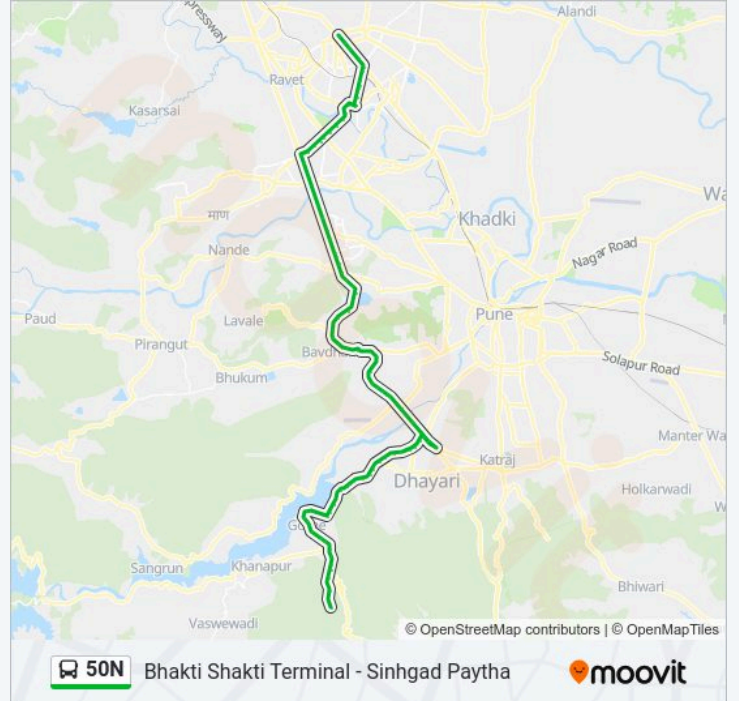

Dange Chowk

Ganeshnagar Dange Chowk

Pandit Automotive

Kala Khadak Vasahat

Bhumkar Chowk (Towards Wakad)

BU Bhandari Showroom

Wakad Bridge

Digambar Marble Kaveri Hotel

Balewadi Stadium

Radha Chowk

Yashoda Nivas

Bitwise Tower

Renault Showroom

Girme Park

Suskhind Phata

Sayali Restaurant

Sutarwadi Bypass

Pashan Lake

HEMRL Company Gate

DSK Toyota Showroom Bavdhan

Patil Nagar Bavdhan

Nisarg Society Bavdhan

Paranjpe Scheme / Dagade Wasti

Chandani Chowk (To Katraj)

Ved Bhavan

Wonder Futira Complex

Rosary School Warje

RMD College Warje

Runwal Society

Cipla Center / Atul Nagar

Popular Nagar / Krushna Plaza

Warje Bridge