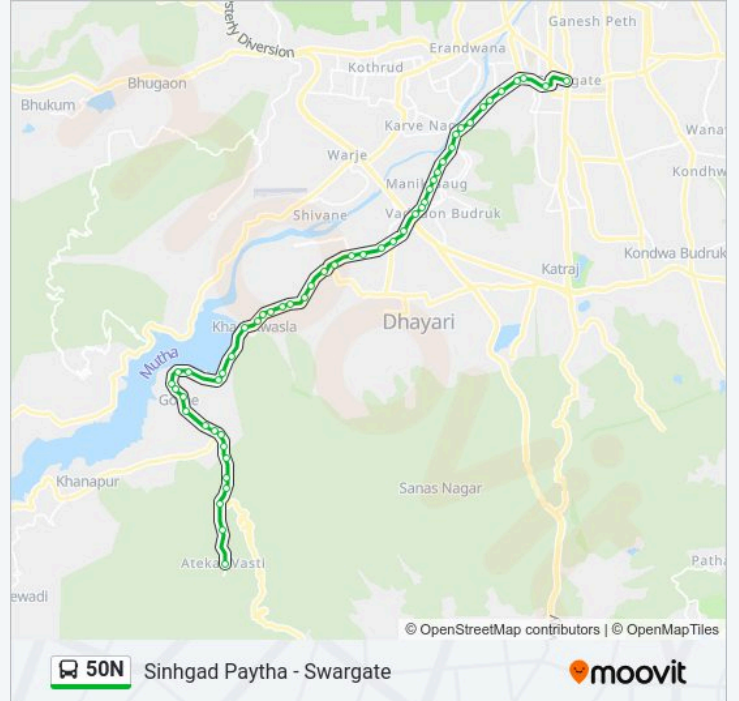

## Direction: Swargate

56 stops

[VIEW LINE SCHEDULE](#)

- Sinhgad Paytha
- Tilak Baug Sinhgad Road
- Mandhare Wasti Sinhgad Road
- Golewadi
- Sinhgad Hotel Golewadi
- Krushnai Water Park
- Donaje Gaon
- Donaje Gaon Phata
- Hotel 12 Maval
- HP Petrol Pump Gorhe Budruk
- ZP School Gorhe Budruk
- Gorhe Budruk
- Datsons Company
- Sant Dharmaji Samadhi
- Kondhana Hotel
- Khird Wasti
- IAT Gate Khadakwasla
- Children's School Khadakwasla
- MES Canteen Khadakwasla
- Khadakwasla Dam
- Khadakwasla Gaon
- Laman Wasti Khadakwasla Gaon
- Khadakwasla Phata
- Mukainagar
- Kolhewadi
- Kirkatwadi Phata
- CWPRS Gate No.1
- Jadhavnagar Dhayari
- Nanded Phata
- Nanded City Gate