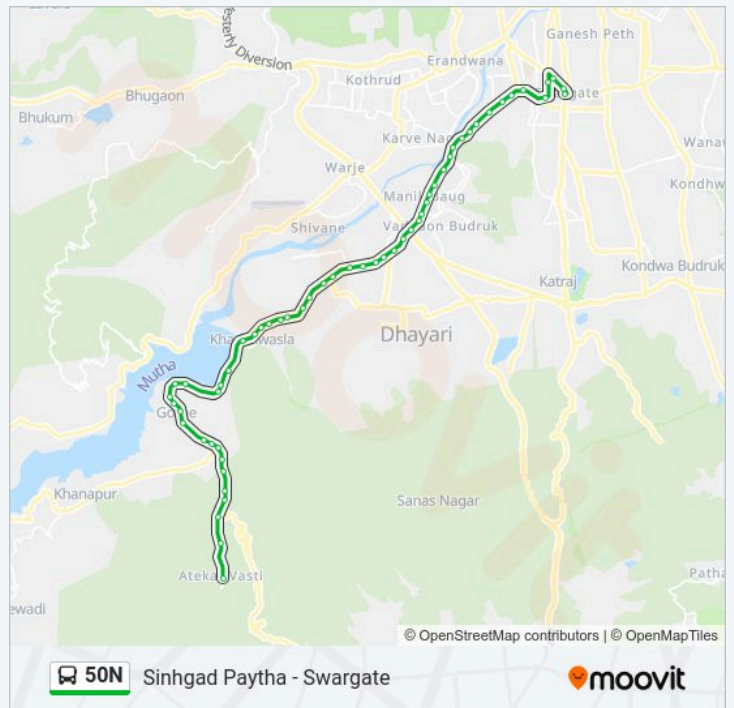

## Direction: Swargate

56 stops

[VIEW LINE SCHEDULE](#)

- Sinhgad Paytha
- Tilak Baug Sinhgad Road
- Mandhare Wasti Sinhgad Road
- Golewadi
- Sinhgad Hotel Golewadi
- Krushnai Water Park
- Donaje Gaon
- Donaje Gaon Phata
- Hotel 12 Maval
- HP Petrol Pump Gorhe Budruk
- ZP School Gorhe Budruk
- Gorhe Budruk
- Datsons Company
- Sant Dharmaji Samadhi
- Kondhana Hotel
- Khird Wasti
- IAT Gate Khadakwasla
- Children's School Khadakwasla
- MES Canteen Khadakwasla
- Khadakwasla Dam
- Khadakwasla Gaon
- Laman Wasti Khadakwasla Gaon
- Khadakwasla Phata
- Mukainagar
- Kolhewadi
- Kirkatwadi Phata
- CWPRS Gate No.1
- Jadhavnagar Dhayari
- Nanded Phata
- Nanded City Gate

## Swargate Route Timetable:

Monday	Not Operational
Tuesday	Not Operational
Wednesday	Not Operational
Thursday	Not Operational
Friday	Not Operational
Saturday	Not Operational
Sunday	07:20

**50N bus Info**  
**Direction:** Swargate  
**Stops:** 56  
**Trip Duration:** 87 min  
**Line Summary:**