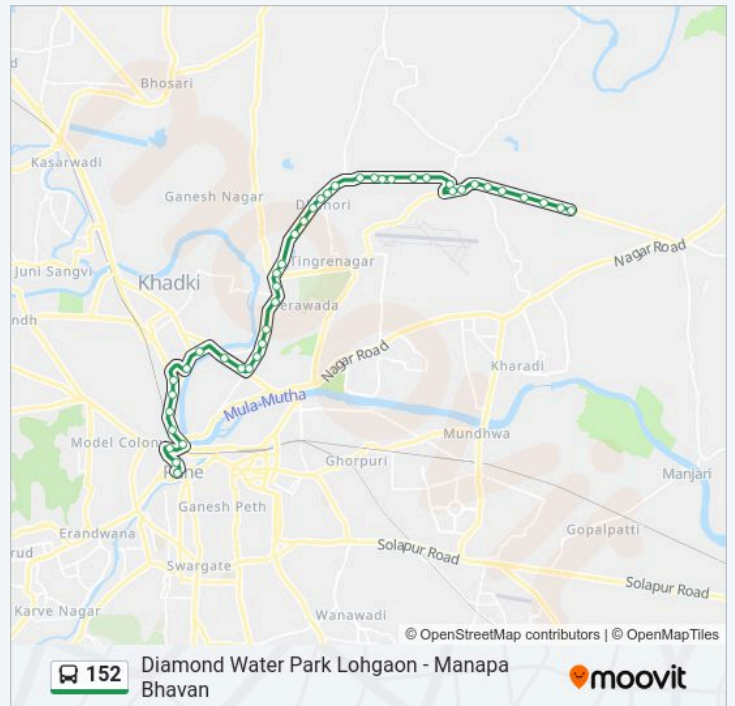

152 bus Time Schedule

Diamond Water Park Lohgaon Route Timetable:

Monday	12:45-22:30
Tuesday	12:45-22:30
Wednesday	12:45-22:30
Thursday	12:45-22:30
Friday	12:45-22:30
Saturday	12:45-22:30
Sunday	12:45-22:30

152 bus Info

Direction: Diamond Water Park Lohgaon

Stops: 42

Trip Duration: 60 min

Line Summary:

Mula Road

Pachwad

Holkar Bridge Corner

Shubam Mangal Karyalaya

Indrayani Vihar

Vadachi Wasti

Dadachi Padal

Pawar Wasti Lohgaon Road

Poultry Farm Lohgaon Road

Diamond Water Park Lohgaon

152 bus time schedules and route maps are available in an offline PDF at moovitapp.com. Use the Moovit App to see live bus times, train schedule or subway schedule, and step-by-step directions for all public transit in Pune.

© 2024 Moovit - All Rights Reserved