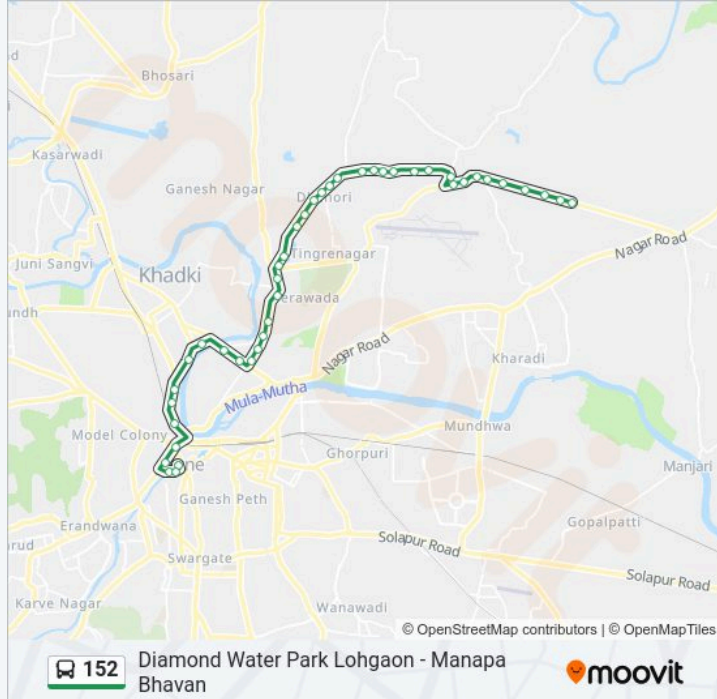

Deccan College Corner BRTS

Sapras Post Office

Holkar Bridge Corner

Pachwad

Mula Road

Mari Aai Gate Wakdewadi ST Stand

Wakdewadi

Labour Office

COEP Hostel (To Deccan)

Modern High School

Savarkar Bhavan

Manapa Congress Bhavan

Manapa Bhavan - Daphale Garage

Direction: Diamond Water Park Lohgaon

42 stops

[VIEW LINE SCHEDULE](#)

152 bus Time Schedule

Diamond Water Park Lohgaon Route Timetable:

Monday	12:45-22:30
Tuesday	12:45-22:30
Wednesday	12:45-22:30
Thursday	12:45-22:30
Friday	12:45-22:30
Saturday	12:45-22:30
Sunday	12:45-22:30

152 bus Info

Direction: Diamond Water Park Lohgaon

Stops: 42

Trip Duration: 60 min

Line Summary:

Mula Road

Pachwad

Holkar Bridge Corner