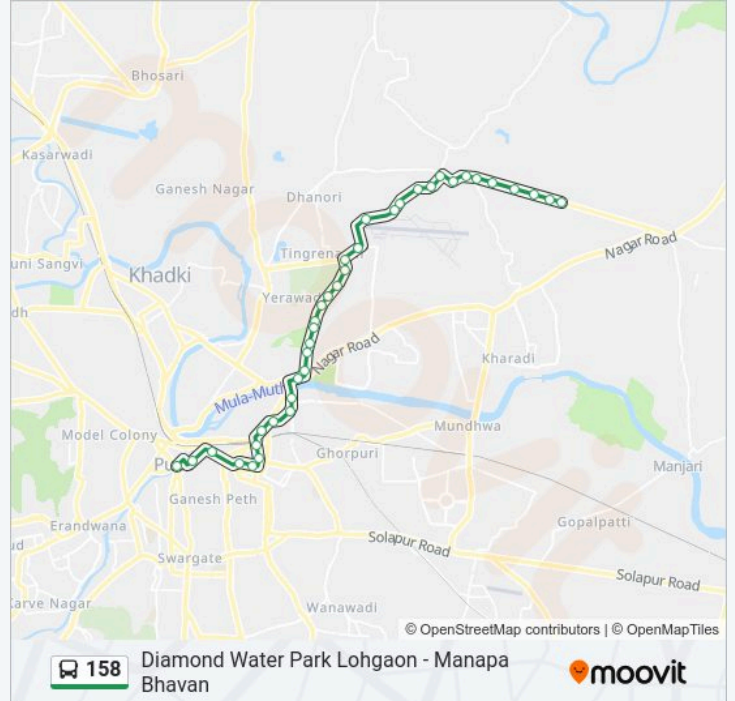

Maharashtra Housing Corner
Vikrikar Karyalaya / Golf Club
Netaji High School
Gunjan Chowk / Neeta Park
Yerwada Gaon
Bund Garden Bridge / ICICI Bank
Blue Diamond Hotel
Wadia College (Dhole Patil Chowk)
Ruby Hall
Alankar Talkies
Income Tax Office
GPO
Collector Kacheri
Gadital Juna Bazar
Kumbharwada
Manapa Denge Bridge Bus Station

Direction: Diamond Water Park Lohgaon

36 stops

[VIEW LINE SCHEDULE](#)

Manapa Bhavan (Denge Pul)
Kumbharwada
Gadital Juna Bazar
Sassoon Hospital
Pune Station (Towards Yerwada)
Pune Railway Station
Ruby Hall
Guruprasad Bungalow
Bund Garden
Yerwada Gaon
Gunjan Chowk / Neeta Park
Netaji High School
Vikrikar Karyalaya / Golf Club

158 bus Time Schedule

Diamond Water Park Lohgaon Route Timetable:

Monday	07:25-23:20
Tuesday	07:25-23:20
Wednesday	07:25-23:20
Thursday	07:25-23:20
Friday	07:25-23:20
Saturday	07:25-23:20
Sunday	07:25-23:20

158 bus Info

Direction: Diamond Water Park Lohgaon

Stops: 36

Trip Duration: 65 min

Line Summary: