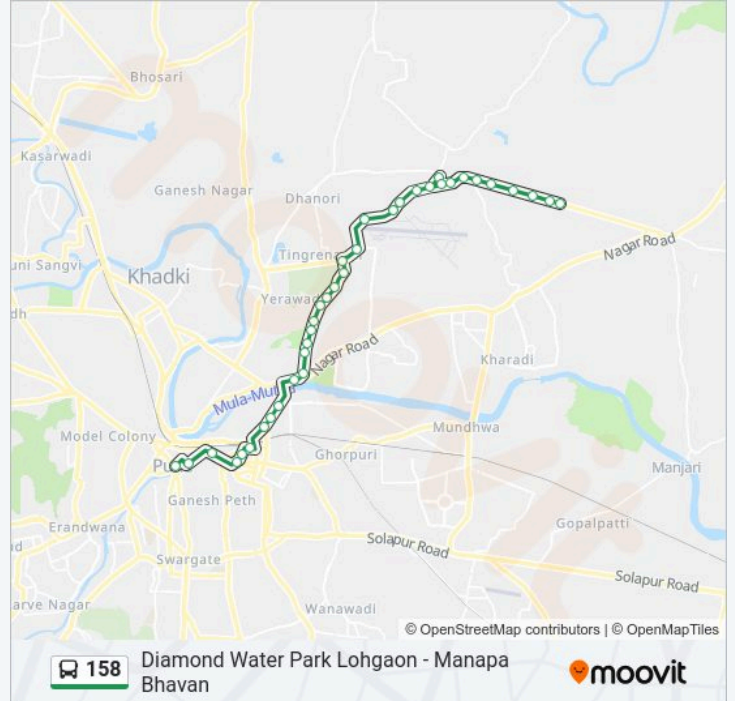

158 bus Time Schedule

Diamond Water Park Lohgaon Route Timetable:

Monday	07:25-23:20
Tuesday	07:25-23:20
Wednesday	07:25-23:20
Thursday	07:25-23:20
Friday	07:25-23:20
Saturday	07:25-23:20
Sunday	07:25-23:20

158 bus Info

Direction: Diamond Water Park Lohgaon

Stops: 36

Trip Duration: 65 min

Line Summary:

Maharashtra Housing Corner

Yerwada Post Office

Nagpur Chal

Guard Room

Akash Nagar

Sanjay Park

509 Chowk

Burma Shell / Airport Corner

Kalwad

Khese Park

Officers Mess Lohgaon

Dadachi Padal

Pawar Wasti Lohgaon Road

Poultry Farm Lohgaon Road

Diamond Water Park Lohgaon

158 bus time schedules and route maps are available in an offline PDF at moovitapp.com. Use the Moovit App to see live bus times, train schedule or subway schedule, and step-by-step directions for all public transit in Pune.