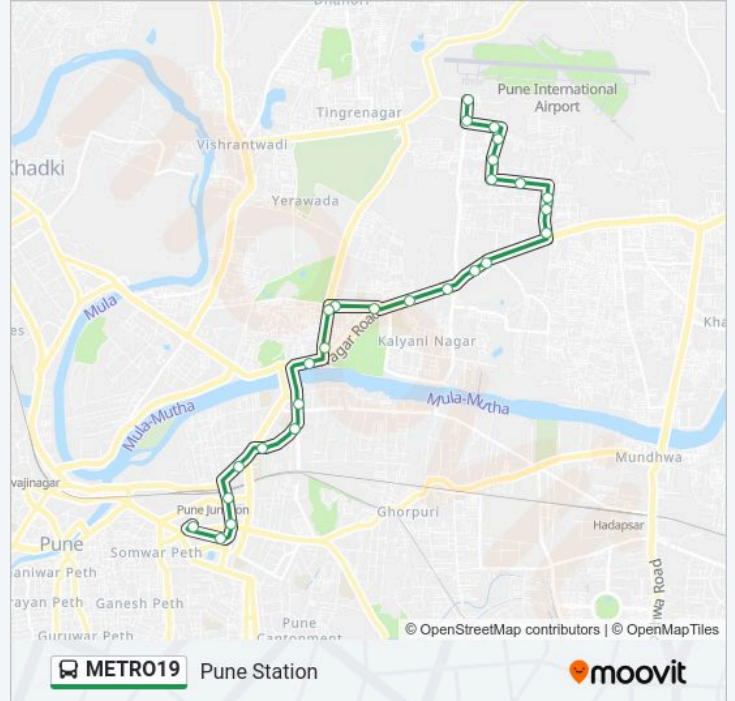

Yerwada Gaon

Bund Garden Bridge / ICICI Bank

Blue Diamond Hotel

Wadia College (Dhole Patil Chowk)

Ruby Hall

Alankar Talkies

Income Tax Office

GPO

Pune Station (Sassoon Hospital)

METRO19 bus time schedules and route maps are available in an offline PDF at moovitapp.com. Use the Moovit App to see live bus times, train schedule or subway schedule, and step-by-step directions for all public transit in Pune.

© 2024 Moovit - All Rights Reserved