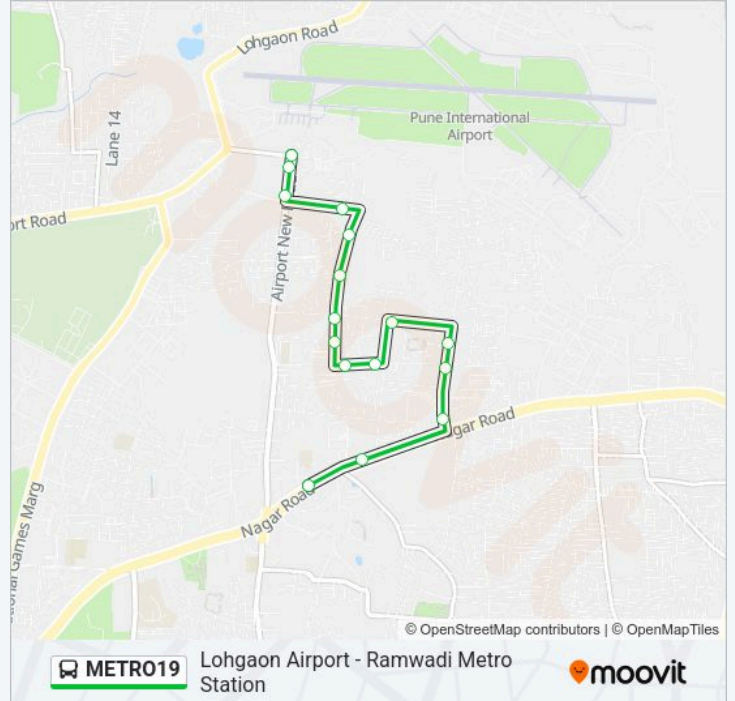

Use the Moovit App to find the closest METRO19 bus station near you and find out when is the next METRO19 bus arriving.

Direction: Lohgaon Airport

16 stops

[VIEW LINE SCHEDULE](#)

Ramwadi Metro Station

Vadgaon Sheri Phata

Konark Campus

Mhada Colony Viman Nagar

Rohan Mithila Aparments

Symbiosis Law School Airport Road

Airport Croma Mall

Lohgaon Airport

METRO19 bus Time Schedule

Lohgaon Airport Route Timetable:

Monday	07:00-21:20
Tuesday	07:00-21:20
Wednesday	07:00-21:20
Thursday	07:00-21:20
Friday	07:00-21:20
Saturday	07:00-21:20
Sunday	07:00-21:20

METRO19 bus Info**Direction:** Lohgaon Airport**Stops:** 16**Trip Duration:** 14 min**Line Summary:**

Direction: Ramwadi Metro Station

18 stops

[VIEW LINE SCHEDULE](#)

- Lohgaon Airport
- Airport Croma Mall
- Symbiosis Law School Airport Road
- Rohan Mithila Aparments
- Mhada Colony Viman Nagar
- Konark Campus
- Gangapuram Mhada
- Kailas Market
- Green Oaks Company
- Bekar Company
- Viman Nagar Corner
- Viman Nagar Corner
- Hyatt Regency Hotel
- Weikfield IT Park
- Sakorenagar
- Nexa Maruti Suzuki Showroom
- Hotel Check Mate
- Ramwadi Metro Station