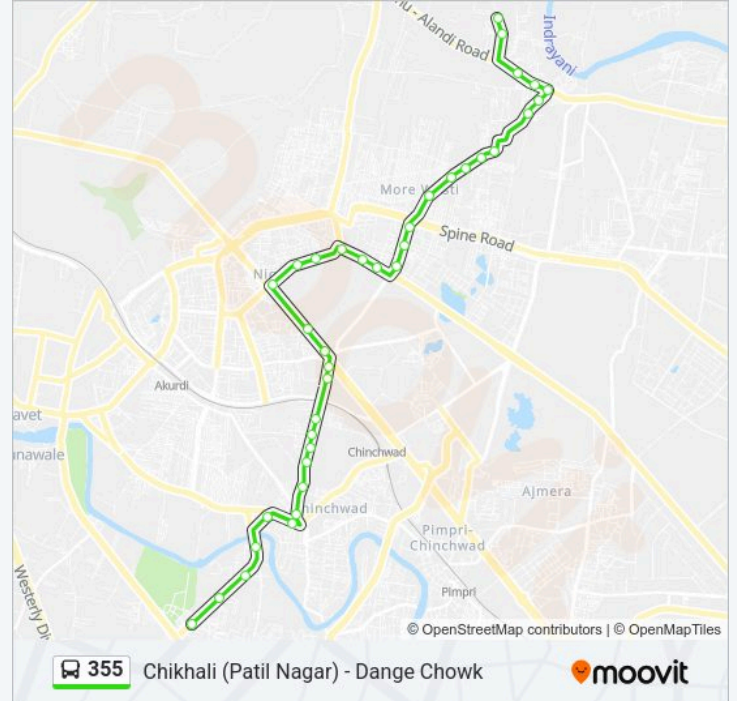

Kasturi Market

Sai Garden Prashant Society

Ambedkarnagar

Ajanthanagar

Yamunanagar

Annapurna

LIC Corner Nigdi

Nigdi Tilak Chowk

Bajaj Auto Company

Akurdi Khandoba Chowk

Akurdi Corner

Jay Ganesh Vision Akurdi

Bhoirnagar

Indira Nagar Chinchwad

Police Ayuktalaya Chinchwad Road

Premlok Park

Chinchwad SKF Company

Moryanagar Chinchwad

Chaphekar Chowk Chinchwadgaon

Walhekarwadi Jakat Naka

Aditya Birla Hospital

Dattanagar Chinchwad

Pudumjee Paper Mill

Thergaon Phata

355 bus time schedules and route maps are available in an offline PDF at moovitapp.com. Use the Moovit App to see live bus times, train schedule or subway schedule, and step-by-step directions for all public transit in Pune.

© 2025 Moovit - All Rights Reserved