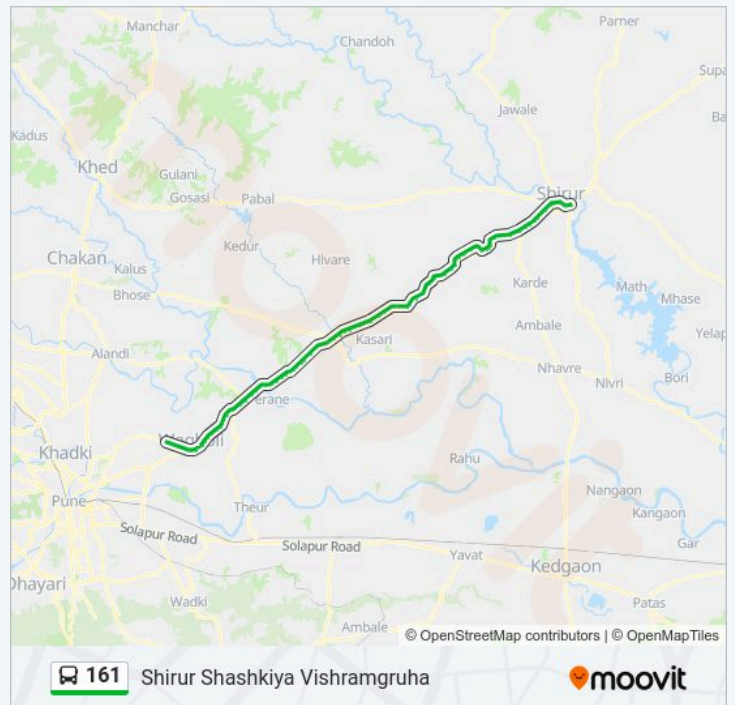

161 bus Time Schedule

Shirur Shashkiya Vishramgruha Route Timetable:

Monday	05:30-14:50
Tuesday	05:30-14:50
Wednesday	05:30-14:50
Thursday	05:30-14:50
Friday	05:30-14:50
Saturday	05:30-14:50
Sunday	05:30-14:50

161 bus Info

Direction: Shirur Shashkiya Vishramgruha

Stops: 88

Trip Duration: 167 min

Line Summary:

Gupta Steel Company

RSB Transmission Company

Jai Ambika Sanskrutik Kala Kendra