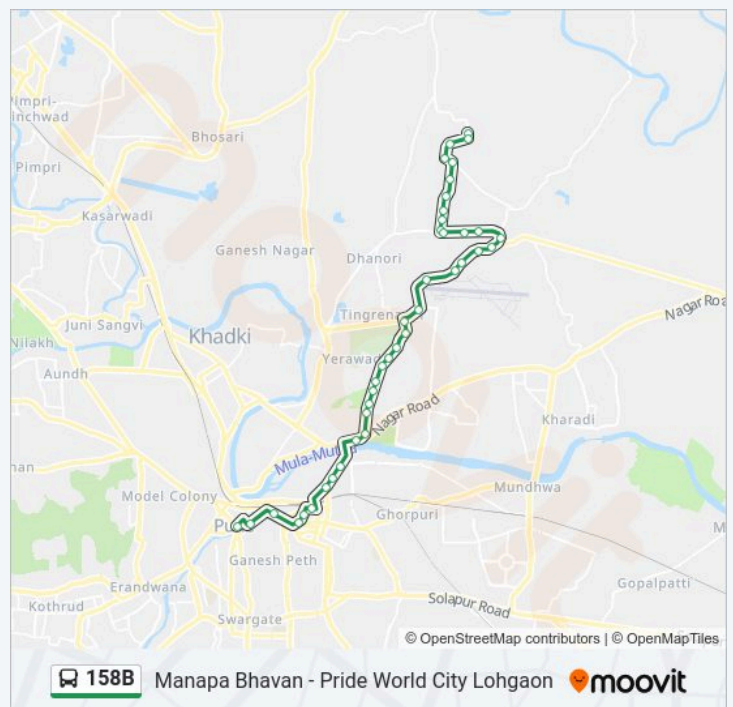

Use the Moovit App to find the closest 158B bus station near you and find out when is the next 158B bus arriving.

Direction: Manapa Bhavan

42 stops

[VIEW LINE SCHEDULE](#)

Pride World City Lohgaon
Pride World City Chowk
Ajinkya DY Patil College Lohgaon
DY Patil College Main Gate
DY Patil College Corner
Park Spring Society
Pride Aashiyana Society
Jijau Chowk
Orchid Hospital
Jagadguru Chowk
Torana Garden
Sathe Nagar Dhanori Road
Panyachi Taki Dhanori Road
Lohgaon
Panyachi Taki Lohgaon
Kendriya Vidyalaya Lohgaon
Officers Mess Lohgaon
Khese Park
Kalwad
Burma Shell / Airport Corner
509 Chowk

158B bus Time Schedule

Pride World City Lohgaon Route Timetable:

Monday	07:00-21:45
Tuesday	07:00-21:45
Wednesday	07:00-21:45
Thursday	07:00-21:45
Friday	07:00-21:45
Saturday	07:00-21:45
Sunday	07:00-21:45

Orchid Hospital

Jijau Chowk

Pride Aashiyana Society

Park Spring Society

DY Patil College Corner

DY Patil College Main Gate

Ajinkya DY Patil College Lohgaon

Pride World City Chowk

Pride World City Lohgaon

Direction: Pride World City Lohgaon

Stops: 40

Trip Duration: 68 min

Line Summary:

158B bus time schedules and route maps are available in an offline PDF at moovitapp.com. Use the Moovit App to see live bus times, train schedule or subway schedule, and step-by-step directions for all public transit in Pune.