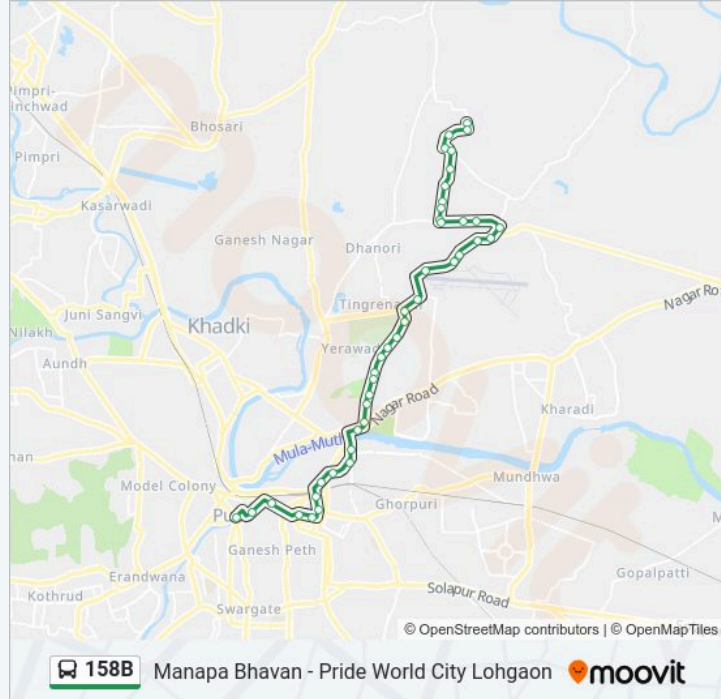

Use the Moovit App to find the closest 158B bus station near you and find out when is the next 158B bus arriving.

Direction: Manapa Bhavan

42 stops

[VIEW LINE SCHEDULE](#)

Pride World City Lohgaon
Pride World City Chowk
Ajinkya DY Patil College Lohgaon
DY Patil College Main Gate
DY Patil College Corner
Park Spring Society
Pride Aashiyana Society
Jijau Chowk
Orchid Hospital
Jagadguru Chowk
Torana Garden
Sathe Nagar Dhanori Road
Panyachi Taki Dhanori Road
Lohgaon
Panyachi Taki Lohgaon
Kendriya Vidyalaya Lohgaon
Officers Mess Lohgaon
Khese Park
Kalwad
Burma Shell / Airport Corner
509 Chowk

158B bus Time Schedule

Manapa Bhavan Route Timetable:

Monday	08:05-23:00
Tuesday	08:05-23:00
Wednesday	08:05-23:00
Thursday	08:05-23:00
Friday	08:05-23:00
Saturday	08:05-23:00
Sunday	08:05-23:00

158B bus Info**Direction:** Manapa Bhavan**Stops:** 42**Trip Duration:** 70 min**Line Summary:**

GPO

Collector Kacheri

Gadital Juna Bazar

Kumbharwada

Manapa Denge Bridge Bus Station

Direction: Pride World City Lohgaon

40 stops

[VIEW LINE SCHEDULE](#)

158B bus Time Schedule

Pride World City Lohgaon Route Timetable:

Monday	07:00-21:45
Tuesday	07:00-21:45
Wednesday	07:00-21:45
Thursday	07:00-21:45
Friday	07:00-21:45
Saturday	07:00-21:45
Sunday	07:00-21:45