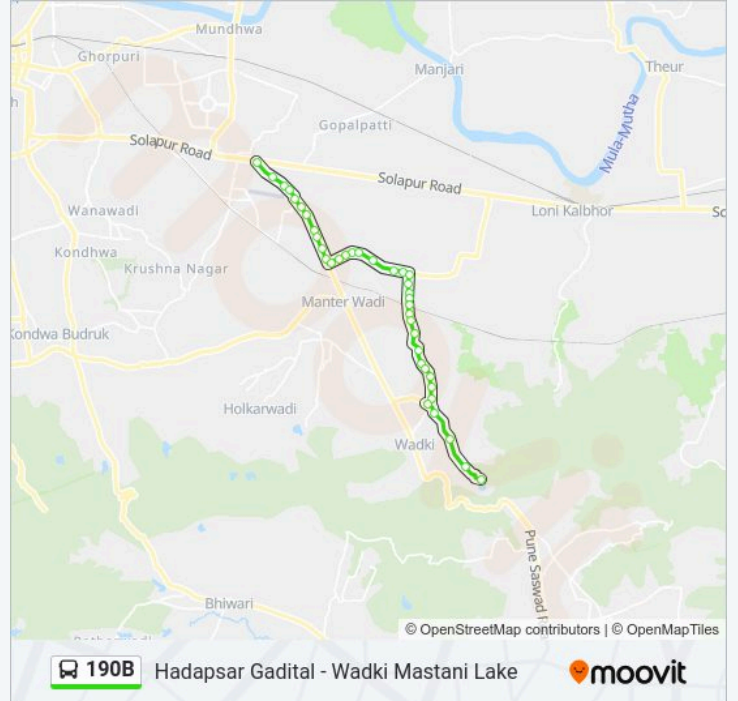

190B Line

Hadapsar Gadital - Wadki Mastani Lake

Get The App

The 190B bus line (Hadapsar Gadital - Wadki Mastani Lake) has 2 routes. For regular weekdays, their operation hours are:

(1) Wadki Mastani Lake: 05:30-18:50(2) Hadapsar Gadital: 06:20-19:45

Use the Moovit App to find the closest 190B bus station near you and find out when is the next 190B bus arriving.

Direction: Wadki Mastani Lake

38 stops

[VIEW LINE SCHEDULE](#)

Hadapsar Gadital
Glyding Center Saswad Road
Satavwadi
Gondhalenagar
Satyapuram
IBM / SP City
Ganganagar Saswad Road
Bhekrainagar Depot
Suiba Mangal Karyalaya
Bhosale Garden Saswad Road
Power House Phursungi
Phursungi Phata Saswad Road
Gajanan Maharaj Mandir Phursungi
Harpale Wasti Phursungi
Jai Bhavani Ware House
Khutwad Chowk Godown
Pawar Mala
Phursungi
Bhairavnath Mandir Phursungi
English School Phursungi
Ganesh Mandir Phursungi

190B bus Time Schedule

Wadki Mastani Lake Route Timetable:

Monday	05:30-18:50
Tuesday	05:30-18:50
Wednesday	05:30-18:50
Thursday	05:30-18:50
Friday	05:30-18:50
Saturday	05:30-18:50
Sunday	05:30-18:50

190B bus Info**Direction:** Wadki Mastani Lake**Stops:** 38**Trip Duration:** 50 min**Line Summary:**

Wadki Mastani Lake

Direction: Hadapsar Gadital

38 stops

[VIEW LINE SCHEDULE](#)

Wadki Mastani Lake

Talewadi Phata

Maulinagar Wadki

Shewale Lawns Wadki