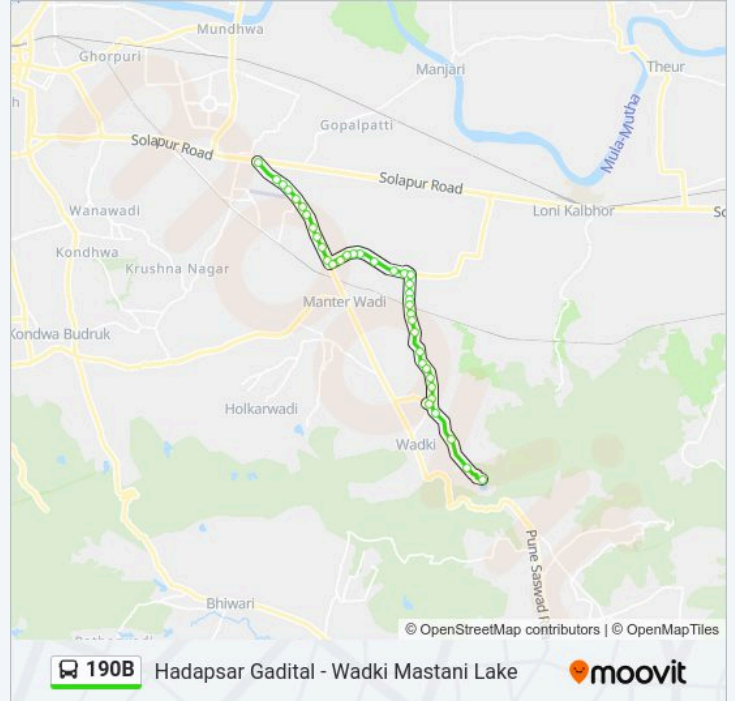

Swagat Hall Kamthe Wasti

Kamthe Wasti

Railway Gate Phursungi

Patrawali Karkhana Phursungi

Khandoba Maal Phursungi

Ganesh Mandir Phursungi

English School Phursungi

Bhairavnath Mandir Phursungi

Phursungi

Pawar Mala

Khutwad Chowk Godown

Jai Bhavani Ware House

Harpale Wasti Phursungi

Gajanan Maharaj Mandir Phursungi

Phursungi Phata Saswad Road

Power House Phursungi

Bhosale Garden Saswad Road

Suiba Mangal Karyalaya

Bhekrainagar Depot

Ganganagar Saswad Road

IBM / SP City

Satyapuram

Gondhalenagar

Satavwadi

Glyding Center Saswad Road

Hadapsar Gadital

190B bus time schedules and route maps are available in an offline PDF at moovitapp.com. Use the Moovit App to see live bus times, train schedule or subway schedule, and step-by-step directions for all public transit in Pune.

© 2024 Moovit - All Rights Reserved