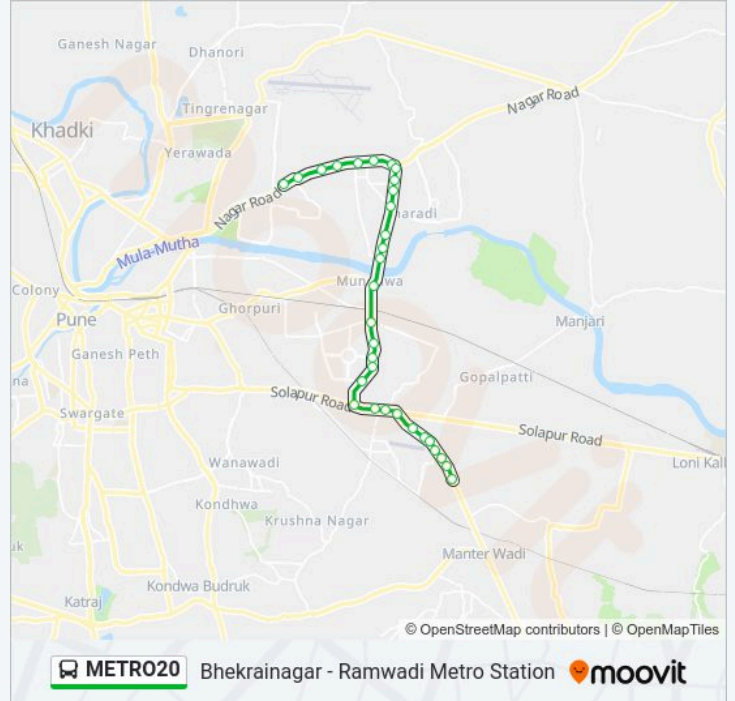

 **METRO20 Line****Bhekrainagar - Ramwadi Metro Station**[Get The App](#)

The METRO20 bus line (Bhekrainagar - Ramwadi Metro Station) has 2 routes. For regular weekdays, their operation hours are:

(1) Ramwadi Metro Station: 05:30-15:30(2) Bhekrainagar: 13:00-21:30

Use the Moovit App to find the closest METRO20 bus station near you and find out when is the next METRO20 bus arriving.

**Direction: Ramwadi Metro Station**

35 stops

[VIEW LINE SCHEDULE](#)

Bhekrainagar Depot  
Ganganagar Saswad Road  
IBM / SP City  
Satyapuram  
Satavwadi  
Glyding Center Saswad Road  
Hadapsar Gadital  
Krushna Chhaya Hotel Hadapsar  
Hadapsar Bhaji Mandai  
Hadapsar Gaon  
Magarpatta Dawakhana  
Tilekar Wasti  
Magarpatta Manapa School  
Mega City  
Bapusaheb Magar Wasti  
Kirtane Baug  
Mundhwa Gaon  
Sainathnagar  
Columbia Hospital Sainathnagar  
Thite Wasti

**METRO20 bus Info**

**Direction:** Bhekrainagar

**Stops:** 31

**Trip Duration:** 51 min

**Line Summary:**

Mundhwa Gaon

Kirtane Baug

Bapusaheb Magar Wasti

Satavwadi

Gondhale Nagar

Satyapuram

IBM / SP City

Ganganagar Saswad Road

Bhekrainagar Depot

METRO20 bus time schedules and route maps are available in an offline PDF at [moovitapp.com](https://moovitapp.com). Use the Moovit App to see live bus times, train schedule or subway schedule, and step-by-step directions for all public transit in Pune.