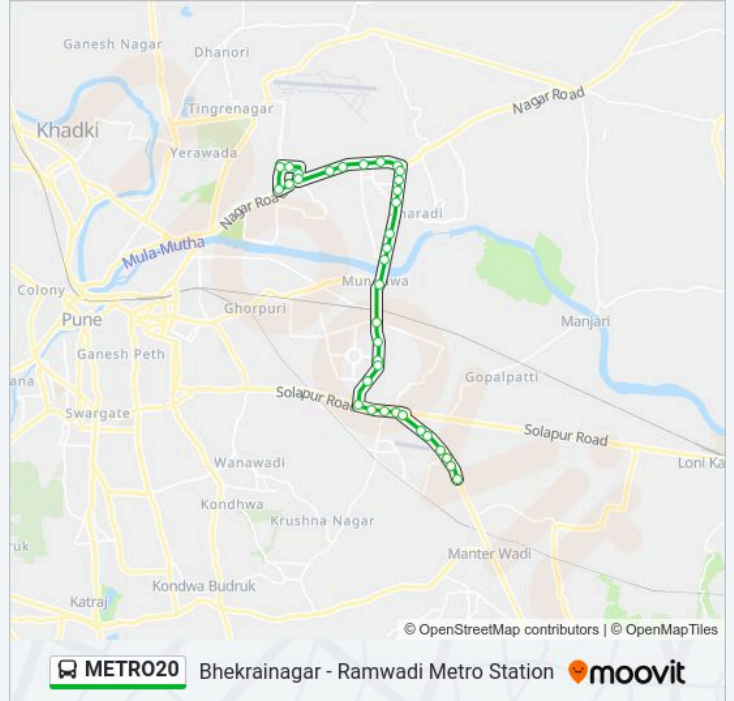

 **METRO20 Line****Bhekrainagar - Ramwadi Metro Station**[Get The App](#)

The METRO20 bus line (Bhekrainagar - Ramwadi Metro Station) has 2 routes. For regular weekdays, their operation hours are:

(1) Ramwadi Metro Station: 05:30-15:30(2) Bhekrainagar: 13:00-21:30

Use the Moovit App to find the closest METRO20 bus station near you and find out when is the next METRO20 bus arriving.

**Direction: Ramwadi Metro Station**

35 stops

[VIEW LINE SCHEDULE](#)

Bhekrainagar Depot  
Ganganagar Saswad Road  
IBM / SP City  
Satyapuram  
Satavwadi  
Glyding Center Saswad Road  
Hadapsar Gadital  
Krushna Chhaya Hotel Hadapsar  
Hadapsar Bhaji Mandai  
Hadapsar Gaon  
Magarpatta Dawakhana  
Tilekar Wasti  
Magarpatta Manapa School  
Mega City  
Bapusaheb Magar Wasti  
Kirtane Baug  
Mundhwa Gaon  
Sainathnagar  
Columbia Hospital Sainathnagar  
Thite Wasti

**METRO20 bus Info****Direction:** Ramwadi Metro Station**Stops:** 35**Trip Duration:** 58 min**Line Summary:**

Rakshak Nagar Kharadi

Shankar Nagar Kharadi

Pathare Wasti Kharadi

Kharadi Bypass

Kharadi Bypass BRTS

Hotel Check Mate

Ramwadi Metro Station

**Direction: Bhekrainagar**

31 stops

[VIEW LINE SCHEDULE](#)

Ramwadi Metro Station

Vadgaon Sheri Phata

Viman Nagar Corner