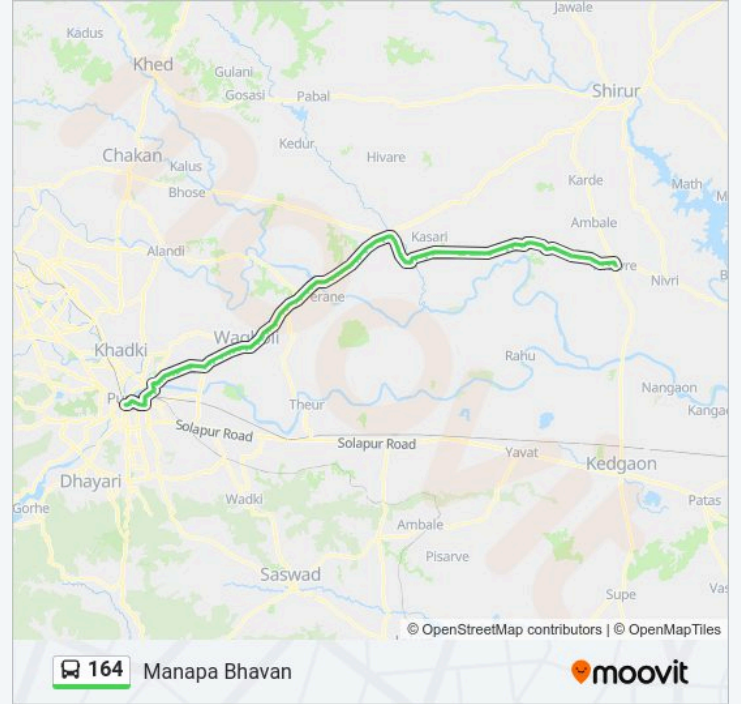

Swaraj Hotel Uralgaon

Shivshambho Krushi Kendra

ZP School Dhamdhere Wasti

Dahiwadi Phata Nhavare Road

Satkarwadi Poultry Farm

Parodi Phata

Yele Wasti

Shivtakrar Mhalungi Phata

Shivale Wasti

ZP School Balobachiwadi

Madhala Mala Gholapwadi

Vitthal Rukmini Mandir Gholapwadi

Rahu Phata Gholapwadi

Gholapwadi

Petrol Pump Gholapwadi

Angel Global School Gholapwadi

Chaudhari Wasti

Homachiwadi Nhavare Road

Mhalunge Nimgaon Phata

Pathare Poultry Farm

Krishna Mandir Malwadi Nhavare Road

ZP School Malwadi Nhavare Road

ZP School Todkarwadi

Mulewadi Phata

Saptarang Prathamesh Society

Talegaon Dhamdhere Bazar

Godown Talegaon Dhamdhere

ST Stand Talegaon Dhamdhere

ITI Talegaon Dhamdhere

Bhairoba Nagar

Laxmi Mandir Bhairoba Nagar

Kshitij Vihar