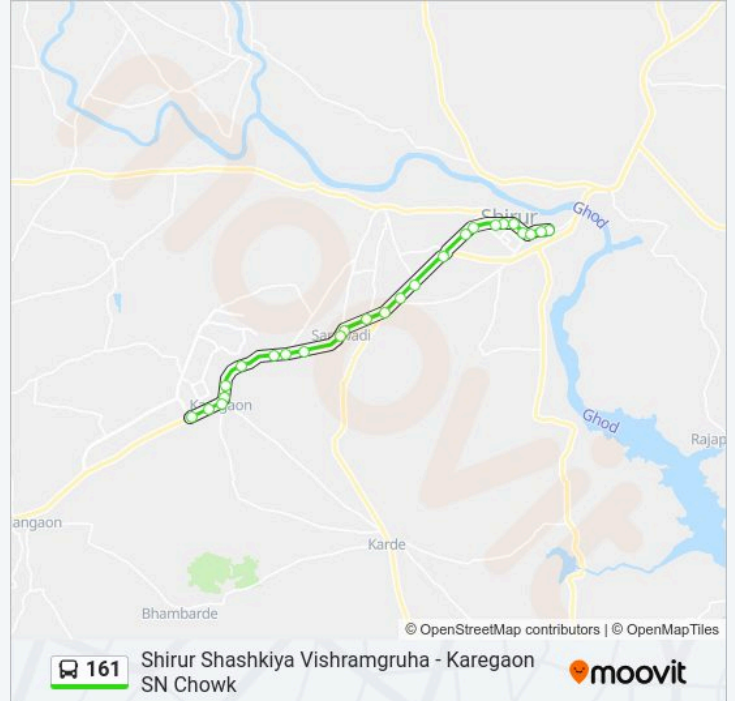

(1) Shirur Shashkiya Vishramgruha: 08:20-19:15(2) Karegaon SN Chowk: 07:40-18:30

Use the Moovit App to find the closest 161 bus station near you and find out when is the next 161 bus arriving.

Direction: Shirur Shashkiya Vishramgruha

161 bus Time Schedule

Shirur Shashkiya Vishramgruha Route Timetable:

Monday	08:20-19:15
Tuesday	08:20-19:15
Wednesday	08:20-19:15
Thursday	08:20-19:15
Friday	08:20-19:15
Saturday	08:20-19:15
Sunday	08:20-19:15

Monday	07:40-18:30
Tuesday	07:40-18:30
Wednesday	07:40-18:30
Thursday	07:40-18:30
Friday	07:40-18:30
Saturday	07:40-18:30
Sunday	07:40-18:30

161 bus Info

Direction: Karegaon SN Chowk

Stops: 25

Trip Duration: 44 min

Line Summary:

Sai Datta Snacks Center

Vijay Laxmi Ware Housing

Hotel Laxmi Narayan

Karegaon ZP School

Kareshwar Devasthan Karegaon

Police Station Karegaon

Karegaon SN Chowk