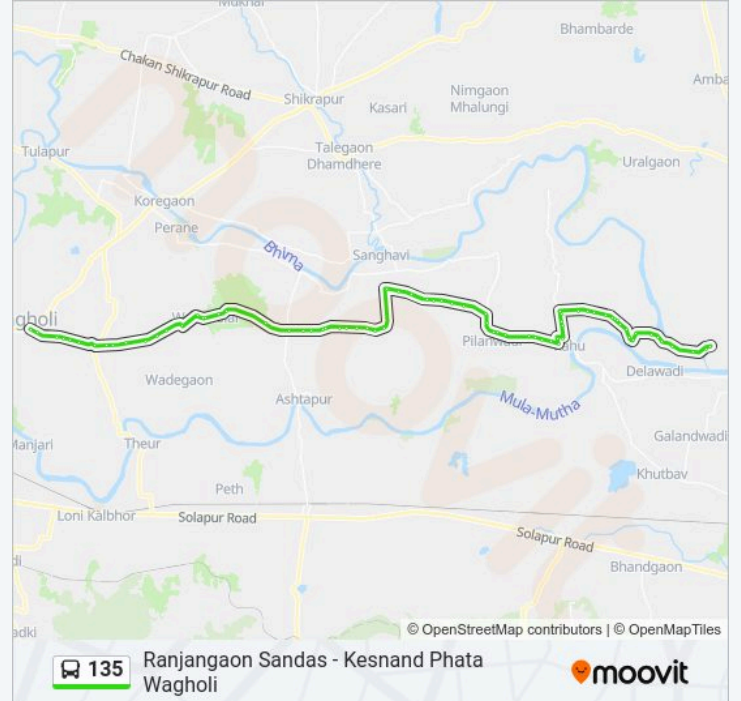

Sonawane Mala

Navale Mala Phata

Samatanagar Rahu

Kailas Vidyalaya Rahu Gaon

Bhandwadi Rahu

Bhandwadi Kalubai Mandir

Thorli Vihir Gaon

ZP School Thorli Vihir