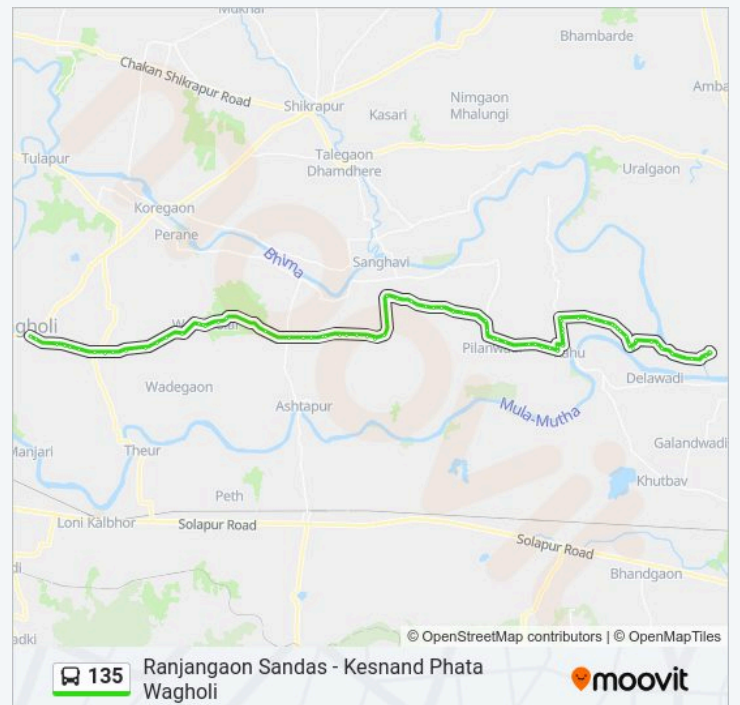

Trip Duration: 126 min

Line Summary:

Vitthalwadi Phata Rahu Road

Bhadale Farm

Sangvi Sandas Phata

Memanevadi Phata

Memane Wadi Phata

Shindewadi Rahu Road