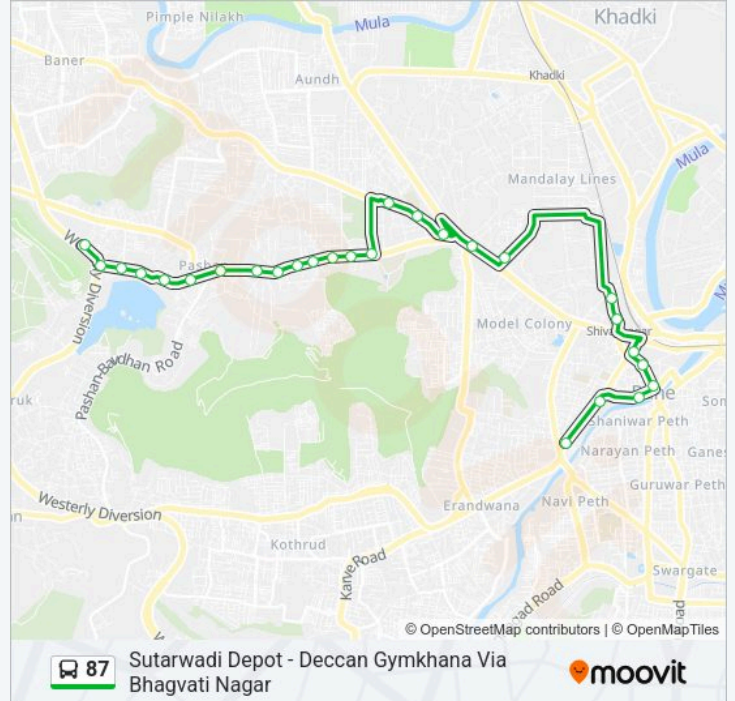

Shivaji Nagar

COEP Hostel (To Manapa)

Chhatrapati Shivaji Maharaj Putla

Manapa Bhavan (Mangala Takies)

Manapa Congress Bhavan

Balagandharva Rang Mandir

Deccan Gymkhana

Direction: Sutarwadi Depot Via Bhagvati Nagar

30 stops

[VIEW LINE SCHEDULE](#)

Deccan Gymkhana

Goodluck Chowk Deccan

Fergusson College

Police Line Modern College Road

Modern High School

Savarkar Bhavan

Manapa Congress Bhavan

Manapa Bhavan - Opposite Main Building

Chhatrapati Shivaji Maharaj Putla

Simla Office Shivajinagar

Mhasoba Gate

Pumping Station Khairewadi

E Square

Pune Vidyapeeth Gate Pashan Road

Wireless Office

Loyala High School

Abhimanshree Society Pashan Road

NCL Shopping Center

87 bus Time Schedule

Sutarwadi Depot Via Bhagvati Nagar Route

Timetable:

Monday	09:40-18:50
Tuesday	09:40-18:50
Wednesday	09:40-18:50
Thursday	09:40-18:50
Friday	09:40-18:50
Saturday	09:40-18:50
Sunday	09:40-18:50

87 bus Info

Direction: Sutarwadi Depot Via Bhagvati Nagar

Stops: 30

Trip Duration: 48 min

Line Summary: