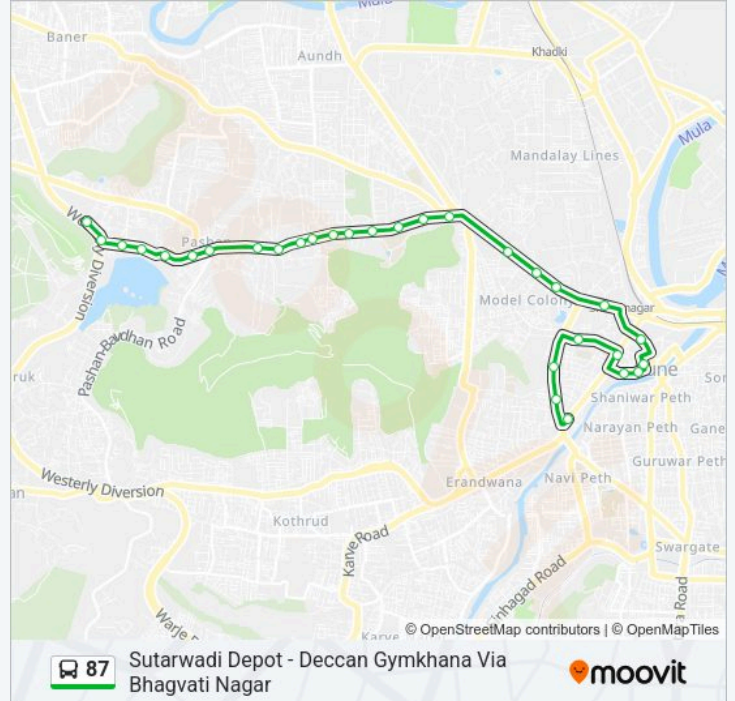

NCL Gate Pashan Road

Panchawati Pashan Road

Merado Company

IMD Colony

ARDL Gate

Pashan Jakat Naka

Vitthalnagar Pashan Corner

Bhagvati Nagar

Nalawade Wasti

Shivnagar Sus Road

Sutarwadi

Sutarwadi Depot

87 bus time schedules and route maps are available in an offline PDF at moovitapp.com. Use the Moovit App to see live bus times, train schedule or subway schedule, and step-by-step directions for all public transit in Pune.

© 2025 Moovit - All Rights Reserved