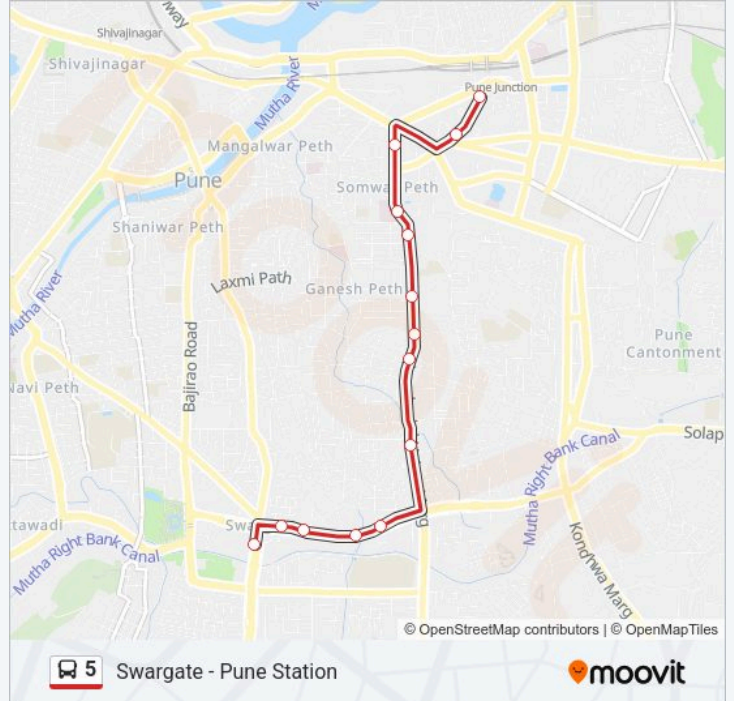

5 Line

Swargate - Pune Station

Get The App

The 5 bus line (Swargate - Pune Station) has 2 routes. For regular weekdays, their operation hours are:

(1) Pune Station: 05:30-22:35(2) Swargate: 06:00-23:05

Use the Moovit App to find the closest 5 bus station near you and find out when is the next 5 bus arriving.

Direction: Pune Station

14 stops

[VIEW LINE SCHEDULE](#)

- Swargate
- Police Line Swargate Corner
- Swargate Depot
- Ghorpade Peth
- ST Divisional Office
- Sonawne Hospital
- Ramoshi Gate
- AD Camp Chowk
- Nana Peth
- Power House Rastapeth
- KEM Hospital
- Dr.Ambedkar Sanskrutik Bhavan
- Sassoon Hospital
- Pune Station (Moledina Stand)

5 bus Time Schedule

Pune Station Route Timetable:

Monday	05:30-22:35
Tuesday	05:30-22:35
Wednesday	05:30-22:35
Thursday	05:30-22:35
Friday	05:30-22:35
Saturday	05:30-22:35
Sunday	05:30-22:35

5 bus Info

Direction: Pune Station

Stops: 14

Trip Duration: 19 min

Line Summary: