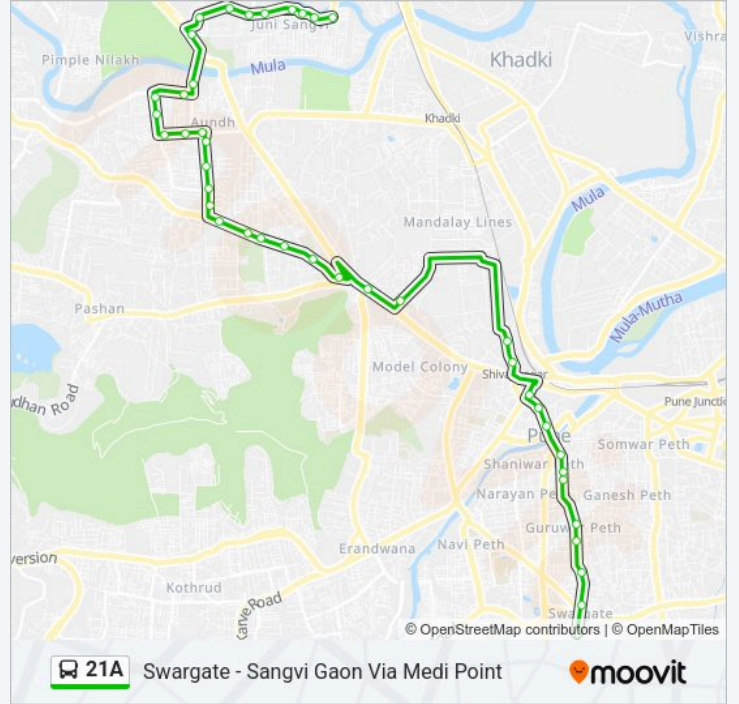

21A Line

Swargate - Sangvi Gaon Via Medi Point

[Get The App](#)

The 21A bus line (Swargate - Sangvi Gaon Via Medi Point) has 2 routes. For regular weekdays, their operation hours are: (1) Swargate Via Medi Point: 06:50-21:15(2) Sangvi Gaon Via Medi Point: 05:50-19:50
Use the Moovit App to find the closest 21A bus station near you and find out when is the next 21A bus arriving.

21A bus Time Schedule

Swargate Via Medi Point Route Timetable:

Monday	06:50-21:15
Tuesday	06:50-21:15
Wednesday	06:50-21:15
Thursday	06:50-21:15
Friday	06:50-21:15
Saturday	06:50-21:15
Sunday	06:50-21:15

21A bus Info

Direction: Swargate Via Medi Point

Stops: 41

Trip Duration: 53 min

Line Summary:

Sindh Society Baner Road
 Abhimanshree Baner Road
 Sakalnagar Baner Road
 Chavannagar Baner Road
 Pune Vidyapeeth Gate Baner Road
 Pune Vidyapeeth Main Gate
 Yashwant Nagar Rangehills
 Na.Ta.Wadi
 Shivaji Nagar
 COEP Hostel (To Manapa)
 Chhatrapati Shivaji Maharaj Putla
 Manapa Nava Bridge (Mangala Takies)
 Kasba Peth Police Station
 Appa Balwant Chowk
 Vasant Talkies
 Mahatma Phule Mandai
 Shahu Chowk
 Shivaji Maratha School
 Gokul Bhavan (Swargate Corner)
 Swargate

Direction: Sangvi Gaon Via Medi Point

38 stops

[VIEW LINE SCHEDULE](#)

Swargate
 Swargate
 Sarasbaug
 Bhikardas Maruti Mandir
 Shanipar
 Appa Balwant Chowk
 Dakshinmukhi Maruti Mandir
 Shaniwarwada
 Manapa Nava Bridge (Mangala Takies)