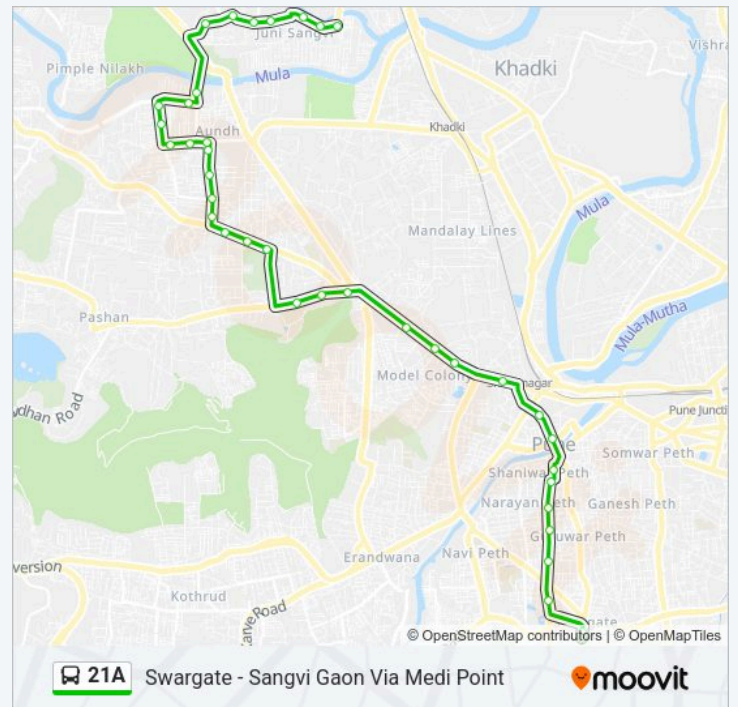

Chhatrapati Shivaji Maharaj Putla

Simla Office Shivajinagar

Mhasoba Gate

Pumping Station Khairewadi

E Square

Pune Vidyapeeth Gate Pashan Road

Wireless Office

Loyala High School

Abhimanshree Baner Road

Sindh Society Baner Road

National Society Baner Road

Baner Phata ITI Road

Sanewadi

Anand Park-Sindh Colony

ITI Aundh

Parihar Chowk

DP Road Corner

DP Road

Laxmi Mandir DP Road

Medi Point Hospital

Garden Estate Co.Op.Society

D Mart Aundh Gaon

BR Gholap College

Navi Sangvi

PWD Panyachi Taki Navi Sangvi

PWD Colony Shitolenagar

Makan Hospital

Chandramani Nagar

Sangvi Gaon

Trip Duration: 58 min

Line Summary: