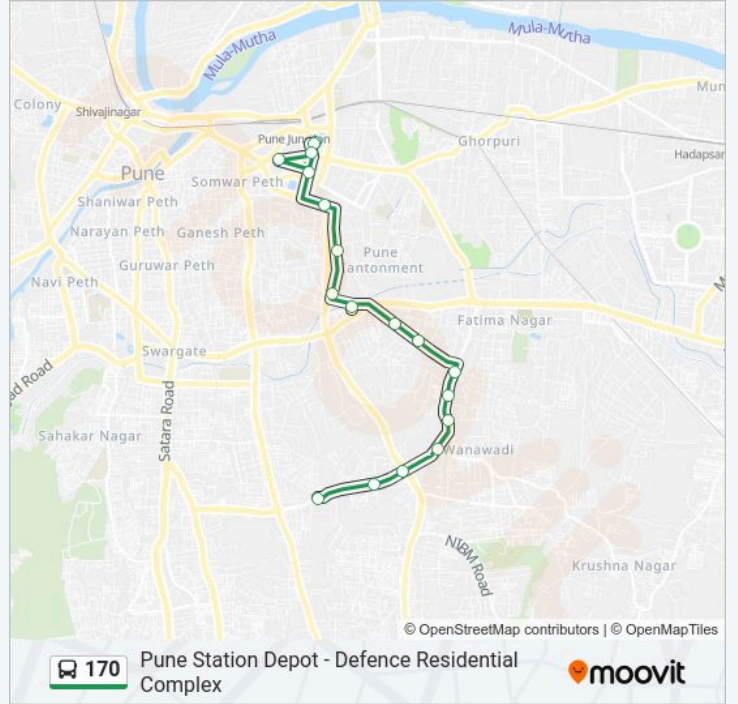

 **170 Line****Pune Station Depot - Defence Residential Complex**[Get The App](#)

The 170 bus line (Pune Station Depot - Defence Residential Complex) has 2 routes. For regular weekdays, their operation hours are:

(1) Pune Station Depot: 08:45-19:05(2) Defence Residential Complex: 07:55-18:15

Use the Moovit App to find the closest 170 bus station near you and find out when is the next 170 bus arriving.

Direction: Pune Station Depot

170 bus Time Schedule

Defence Residential Complex Route Timetable:

Monday	07:55-18:15
Tuesday	07:55-18:15
Wednesday	07:55-18:15
Thursday	07:55-18:15
Friday	07:55-18:15
Saturday	07:55-18:15
Sunday	07:55-18:15

170 bus Info

Direction: Defence Residential Complex

Stops: 18

Trip Duration: 25 min

Line Summary:

170 bus time schedules and route maps are available in an offline PDF at moovitapp.com. Use the Moovit App to see live bus times, train schedule or subway schedule, and step-by-step directions for all public transit in Pune.