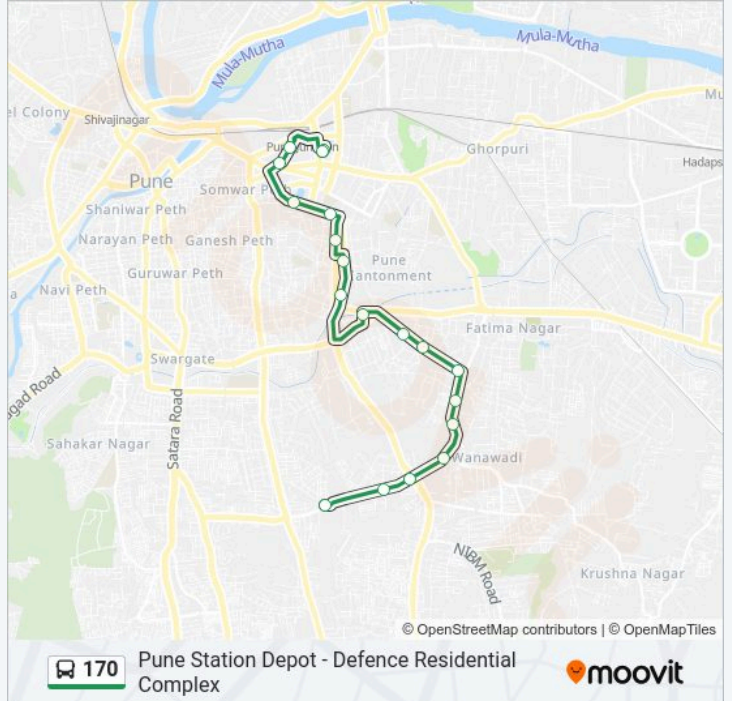

 **170 Line****Pune Station Depot - Defence Residential Complex**[Get The App](#)

The 170 bus line (Pune Station Depot - Defence Residential Complex) has 2 routes. For regular weekdays, their operation hours are:

(1) Pune Station Depot: 08:45-19:05(2) Defence Residential Complex: 07:55-18:15

Use the Moovit App to find the closest 170 bus station near you and find out when is the next 170 bus arriving.

Direction: Pune Station Depot

19 stops

[VIEW LINE SCHEDULE](#)

Defence Residential Complex
Mount Carmel School
Lulla Nagar Chowk
Netaji Nagar
Shinde Chhatri
Wanwadi Bazar
Wanwadi Corner
Military Hospital Wanwadi
Limb Center
Pulgate
Juna Pulgate
Bombay Garage
Mahatma Gandhi Road
Westend
Lal Deoul Society
Sassoon Hospital
Pune Station (Towards Yerwada)
Pune Station Depot
Pune Station Depot

170 bus Time Schedule

Pune Station Depot Route Timetable:

Monday	08:45-19:05
Tuesday	08:45-19:05
Wednesday	08:45-19:05
Thursday	08:45-19:05
Friday	08:45-19:05
Saturday	08:45-19:05
Sunday	08:45-19:05

170 bus Info**Direction:** Pune Station Depot**Stops:** 19**Trip Duration:** 29 min**Line Summary:**