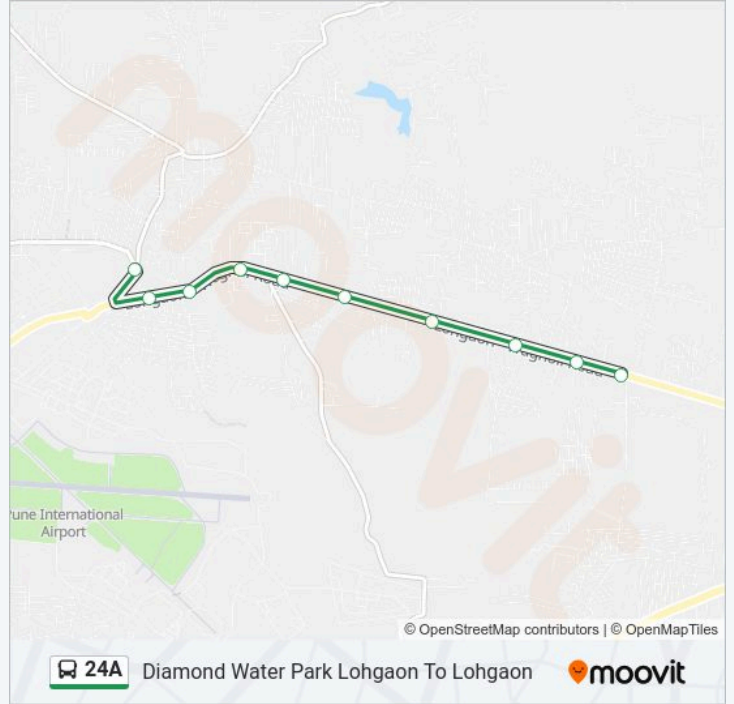

 **24A Line**

Diamond Water Park Lohgaon To Lohgaon

Get The App

The 24A bus line Diamond Water Park Lohgaon To Lohgaon has one route. For regular weekdays, their operation hours are:

(1) Lohgaon: 05:10-17:20

Use the Moovit App to find the closest 24A bus station near you and find out when is the next 24A bus arriving.

Direction: Lohgaon

10 stops

[VIEW LINE SCHEDULE](#)

- Diamond Water Park Lohgaon
- Poultry Farm Lohgaon Road
- Pawar Wasti Lohgaon Road
- Dadachi Padal
- Vadachi Wasti
- Indrayani Vihar
- Shubam Mangal Karyalaya
- Smashan Bhumi Lohgaon
- Gurudwara Colony Lohgaon
- Lohgaon

24A bus Time Schedule

Lohgaon Route Timetable:

Monday	05:10-17:20
Tuesday	05:10-17:20
Wednesday	05:10-17:20
Thursday	05:10-17:20
Friday	05:10-17:20
Saturday	05:10-17:20
Sunday	05:10-17:20

24A bus Info

Direction: Lohgaon

Stops: 10

Trip Duration: 12 min

Line Summary:

24A bus time schedules and route maps are available in an offline PDF at moovitapp.com. Use the Moovit App to see live bus times, train schedule or subway schedule, and step-by-step directions for all public transit in Pune.