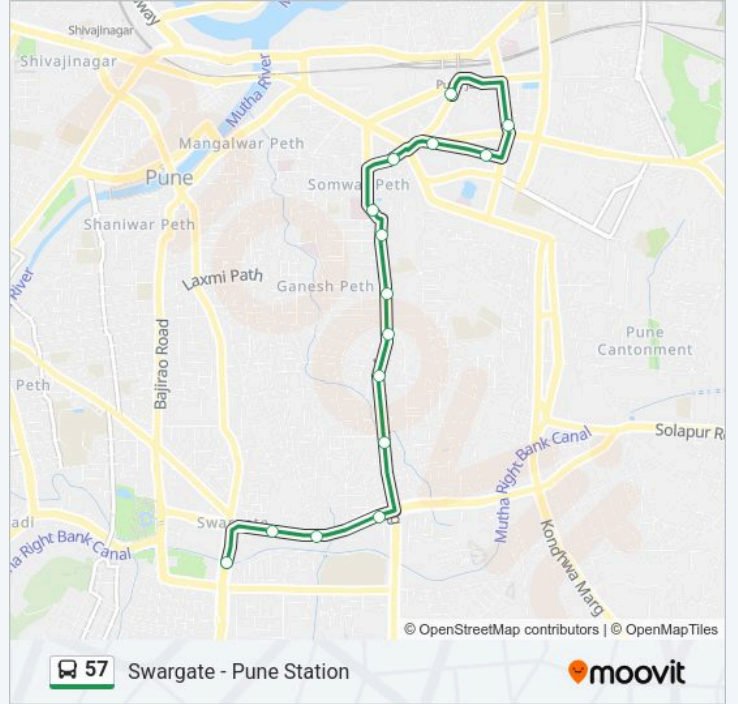

57 bus time schedules and route maps are available in an offline PDF at moovitapp.com. Use the Moovit App to see live bus times, train schedule or subway schedule, and step-by-step directions for all public transit in Pune.

© 2025 Moovit - All Rights Reserved