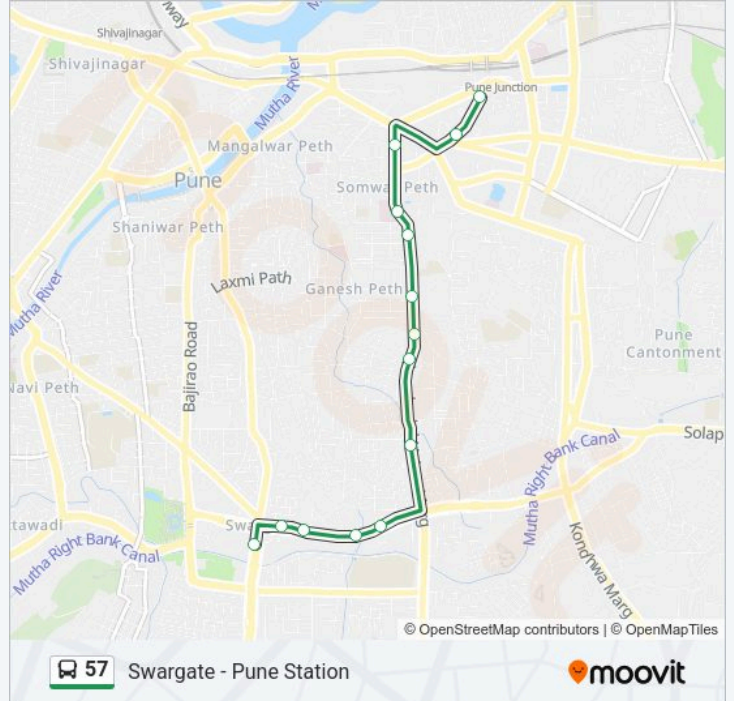

57 Line

Swargate - Pune Station

Get The App

The 57 bus line (Swargate - Pune Station) has 2 routes. For regular weekdays, their operation hours are:

(1) Pune Station: 05:50-08:20(2) Swargate: 19:15

Use the Moovit App to find the closest 57 bus station near you and find out when is the next 57 bus arriving.

Direction: Pune Station

14 stops

[VIEW LINE SCHEDULE](#)

- Swargate
- Police Line Swargate Corner
- Swargate Depot
- Ghorpade Peth
- ST Divisional Office
- Sonawne Hospital
- Ramoshi Gate
- AD Camp Chowk
- Nana Peth
- Power House Rastapeth
- KEM Hospital
- Dr.Ambedkar Sanskrutik Bhavan
- Sassoon Hospital
- Pune Station (Moledina Stand)

57 bus Time Schedule

Pune Station Route Timetable:

Monday	05:50-08:20
Tuesday	05:50-08:20
Wednesday	05:50-08:20
Thursday	05:50-08:20
Friday	05:50-08:20
Saturday	05:50-08:20
Sunday	05:50-08:20

57 bus Info

Direction: Pune Station

Stops: 14

Trip Duration: 19 min

Line Summary:

Direction: Swargate

15 stops

[VIEW LINE SCHEDULE](#)

- Pune Station (Moledina Stand)
- Income Tax Office
- GPO
- Collector Kacheri
- Jilha Parishad
- KEM Hospital
- Power House Rastapeth
- Nana Peth
- AD Camp Chowk
- Ramoshi Gate
- Sonawane Hospital
- ST Divisional Office
- Ghorpade Peth
- Swargate Depot
- Swargate