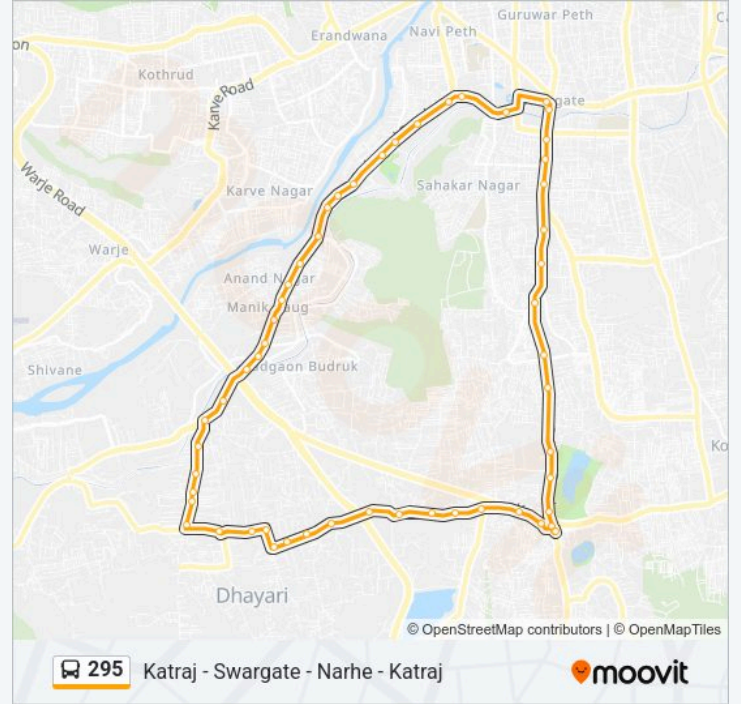

Jakat Naka Vitthalwadi

Jaidev Nagar

Rajaram Bridge

Vitthalwadi Sinhgad Road

Hingane Khurd

Anandnagar Sinhgad Road

Ganesh Park Sinhgad Road

Manikbaug

Indian Hume Pipe Company

Fun Time

Vadgaon Budruk Phata

Abhiruchi Mall

Dhayari Phata

Garmal (Dangat Wasti)

Khandoba Mandir (Raykar Nagar)

Raykar Nagar

Ganesh Nagar Dhayari

Dhayarigaon

Saipuram Corner

Radhika Society

Pari Company

Shree Control Chowk

Ajinkyatara

Bhumkar Complex

Narhe Gaon

Bhumkar Nagar Chowk

Ambegaon Budruk (Narhe Road)

Ramnagari

Vitthal Heritage Society

Dattanagar Narhe Road

Maruti Mandir (Santoshnagar)

Santosh Nagar