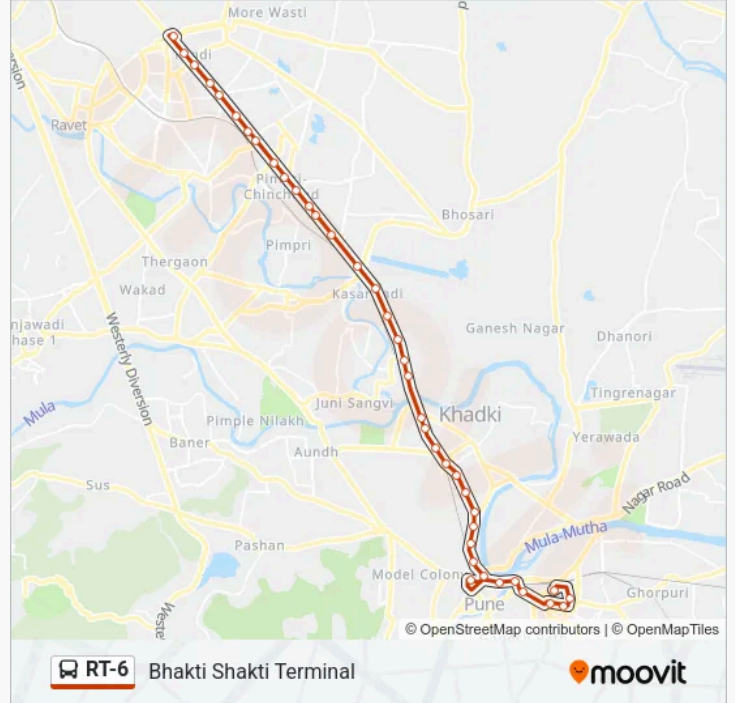

Jayshree Talkies

Kalbhor Nagar

Akurdi Chowk

Bajaj Auto

Pradhikaran Corner

Nigdi

Bhakti Shakti Terminal

📍: Pune Station