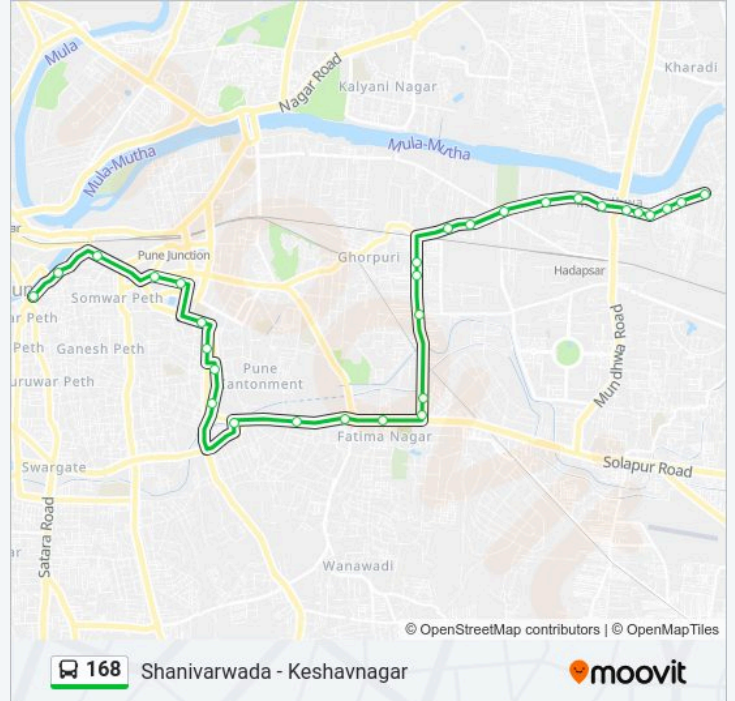

168 Line

Shanivarwada - Keshavnagar

Get The App

The 168 bus line (Shanivarwada - Keshavnagar) has 2 routes. For regular weekdays, their operation hours are:
(1) Keshavnagar: 05:05-22:50(2) Shanivarwada: 06:10-00:10

Use the Moovit App to find the closest 168 bus station near you and find out when is the next 168 bus arriving.

Direction: Keshavnagar

31 stops

[VIEW LINE SCHEDULE](#)

Shanivarwada
Kumbharwada
Gadital Juna Bazar
Collector Kacheri
Sadhu Vaswani Chowk
GPO (Towards Westend)
Westend
Bombay Garage
Juna Pulgate
Pulgate
Race Course
Bhairoba Nala Police Station
Fatima Nagar
Kalubai Mandir Ramtekdi
Bhat Nagar / Uday Baug
Kalashankar
Vatare Mala
Pawar Baug
Shirke Company / Devki Palace
Pingale Wasti Ghorpadi Road
Farshi Karkhana

Stops: 30

Trip Duration: 36 min

Line Summary:

Bhairoba Nala Police Station

Race Course

Pulgate

Juna Pulgate

Bombay Garage

Mahatma Gandhi Road

Westend

GPO

Collector Kacheri

Gadital Juna Bazar

Kumbharwada

Shanivarwada

168 bus time schedules and route maps are available in an offline PDF at moovitapp.com. Use the Moovit App to see live bus times, train schedule or subway schedule, and step-by-step directions for all public transit in Pune.