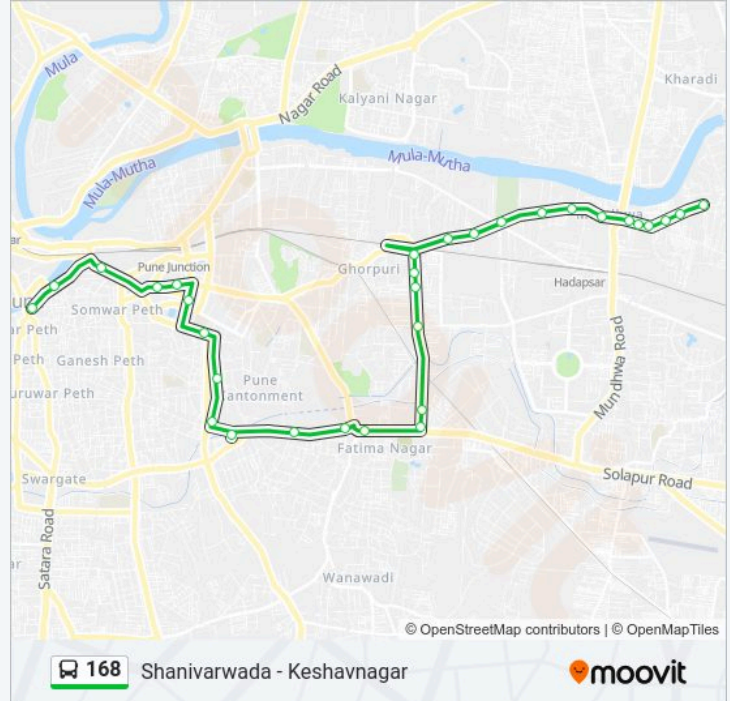

Tadi Gutta

Kachare Wasti Ghorpadi Road

Diamond Kodre Hospital

Mundhwa Gaon

Mundhwa Chowk

Shinde Wasti Mundhwa

Keshavnagar Pul

Ganesh Mandir Keshavnagar Road

Pawar Wasti Keshavnagar Road

Keshavnagar

Direction: Shanivarwada

30 stops

[VIEW LINE SCHEDULE](#)

Keshavnagar

Pawar Wasti Keshavnagar Road

Ganesh Mandir Keshavnagar Road

Keshavnagar Pul

Shinde Wasti Mundhwa

Mundhwa Chowk

Mundhwa Gaon

Diamond Kodre Hospital

Kachare Wasti Ghorpadi Road

Tadi Gutta

Farshi Karkhana

Pingale Wasti Ghorpadi Road

Pawar Baug

Vatare Mala

Kalashankar

Bhat Nagar / Uday Baug

Kalubai Mandir Ramtekdi

Fatima Nagar

168 bus Time Schedule

Shanivarwada Route Timetable:

Monday	06:10-00:10
Tuesday	06:10-00:10
Wednesday	06:10-00:10
Thursday	06:10-00:10
Friday	06:10-00:10
Saturday	06:10-00:10
Sunday	06:10-00:10

168 bus Info

Direction: Shanivarwada

Stops: 30

Trip Duration: 36 min

Line Summary: