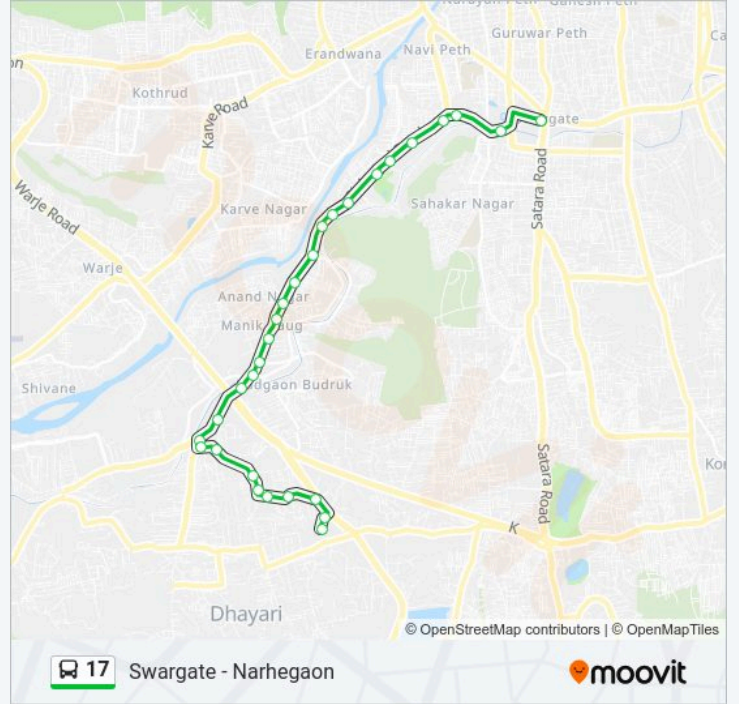

Abhiruchi Mall

Dhayari Phata

Gokulnagar Narhe Road

Datta Mandir Narhe Road

Dhayareshwar Industries

Surbhi

Bhargav Industries

Manaji Nagar

JK Industries

Shree Industries

Narhegaon

17 bus time schedules and route maps are available in an offline PDF at moovitapp.com. Use the Moovit App to see live bus times, train schedule or subway schedule, and step-by-step directions for all public transit in Pune.

© 2024 Moovit - All Rights Reserved