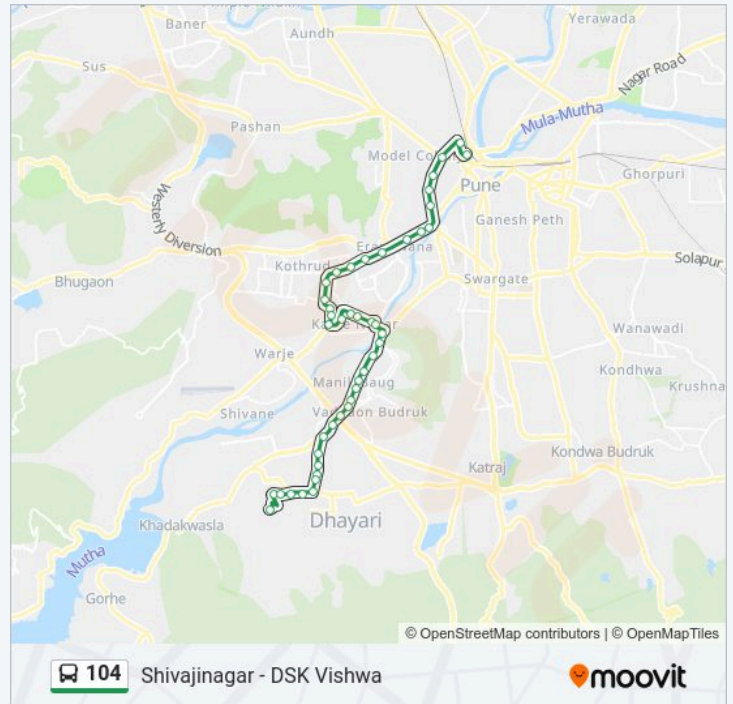

104 Line

Shivajinagar - DSK Vishwa

Get The App

The 104 bus line (Shivajinagar - DSK Vishwa) has 2 routes. For regular weekdays, their operation hours are:

(1) DSK Vishwa: 06:00 - 19:40 (2) Shivajinagar: 07:00 - 20:50

Use the Moovit App to find the closest 104 bus station near you and find out when is the next 104 bus arriving.

Direction: DSK Vishwa

43 stops

[VIEW LINE SCHEDULE](#)

Shivajinagar
COEP Hostel (To Deccan)
Modern High School
Balagandharva Rang Mandir
Deccan Gymkhana
Deccan Corner (To Karve Road)
Garware College
Sonal Hall
SNDT College
Paud Phata (Karve Road)
Maruti Mandir Kothrud
Karve Putala
Kothrud Stand
Gandhi Bhavan Phata
Vandevi Mandir Karve Road
Vadacha Stop
Karve Nagar Corner
Kakade Mangal Karyalaya
Shipra Society
Shreeman Society
Vitthal Mandir Shreeman Society

104 bus Info**Direction:** DSK Vishwa**Stops:** 43**Trip Duration:** 62 min**Line Summary:**

Rajaram Bridge Corner

Rajaram Bridge

Vitthalwadi Sinhgad Road

Hingane Khurd

Anandnagar Sinhgad Road

Ganesh Park Sinhgad Road

104 bus Info

Direction: Shivajinagar

Stops: 44

Trip Duration: 64 min

Line Summary:

Fergusson College

Dyaneshwar Paduka Chowk

Police Ground Shivajinagar