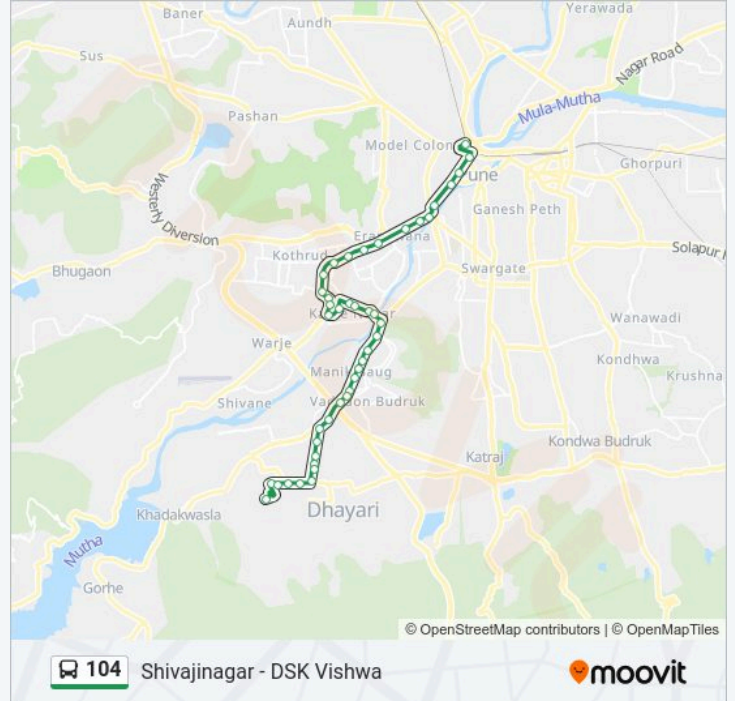

Use the Moovit App to find the closest 104 bus station near you and find out when is the next 104 bus arriving.

Direction: DSK Vishwa

43 stops

[VIEW LINE SCHEDULE](#)

Shivajinagar
COEP Hostel (To Deccan)
Modern High School
Balagandharva Rang Mandir
Deccan Gymkhana
Deccan Corner (To Karve Road)
Garware College
Sonal Hall
SNDT College
Paud Phata (Karve Road)
Maruti Mandir Kothrud
Karve Putala
Kothrud Stand
Gandhi Bhavan Phata
Vandevi Mandir Karve Road
Vadacha Stop
Karve Nagar Corner
Kakade Mangal Karyalaya
Shipra Society
Shreeman Society
Vitthal Mandir Shreeman Society

104 bus Time Schedule

DSK Vishwa Route Timetable:

Monday	06:00 - 19:40
Tuesday	06:00 - 19:40
Wednesday	06:00 - 19:40
Thursday	06:00 - 19:40
Friday	06:00 - 19:40
Saturday	06:00 - 19:40
Sunday	06:00 - 19:40

104 bus Info**Direction:** DSK Vishwa**Stops:** 43**Trip Duration:** 62 min**Line Summary:**

Rajaram Bridge Corner

Rajaram Bridge

Vitthalwadi Sinhgad Road

Hingane Khurd

Anandnagar Sinhgad Road

Ganesh Park Sinhgad Road

Direction: Shivajinagar

44 stops

[VIEW LINE SCHEDULE](#)

DSK Vishwa

Ganesh Mandir DSK Vishwa

Chavan Nagar DSK Road

Chavan Mala

Savitri Garden Mangal Karyalaya