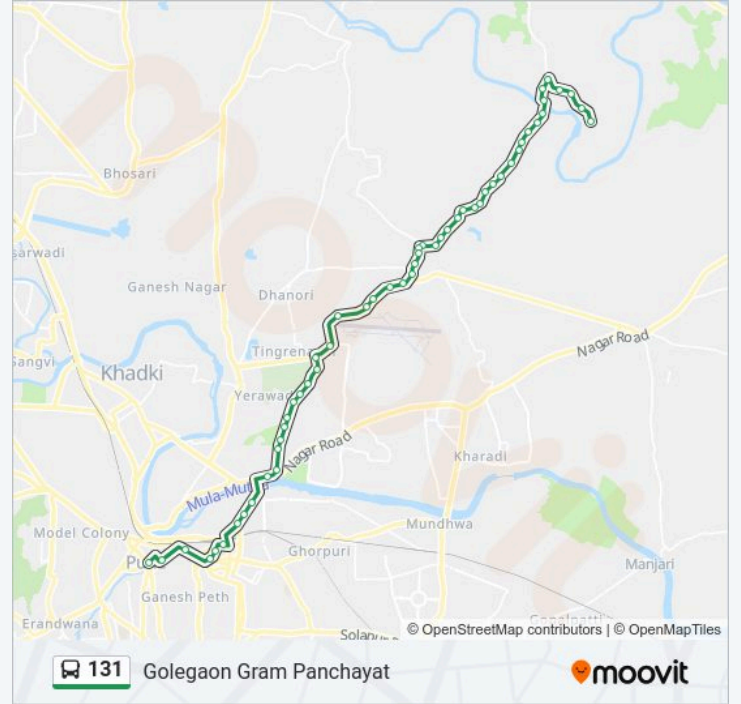

Kalwad

Khese Park

Officers Mess Lohgaon

Kendriya Vidyalaya Lohgaon

Panyachi Taki Lohgaon

Lohgaon

Sathe Wasti Lohgaon

Gajanan Mangal Karyalaya

Kirti Grapes Moze Chal

Dharmveer Sambhuraje Chowk

Pathare Wasti Vadgaon Shinde Road

Hotel Durga Dhaba

M.P.Bharucha Farm

Lake View City

Haran Tale

Marathwada College

Bharati Vidyapeeth Primary School

Shree Chhatrapati Shivaji Maharaj Museum

Kamal Lawns

Gulab Hari Wasti

Kakade Wasti Stop No.2

Baji Khind Chowk

Kakade City Vadgaon Shinde

Shinde Wasti Vadgaon Shinde

ZP School Vadgaon Shinde

Vadgaon Shinde

Smashan Bhumi Vadgaon Shinde

Kamal Park Vadgaon Shinde

Golegaon Chowk

Surkhadi Wasti Golegaon

Parande Wasti Golegaon

Golegaon