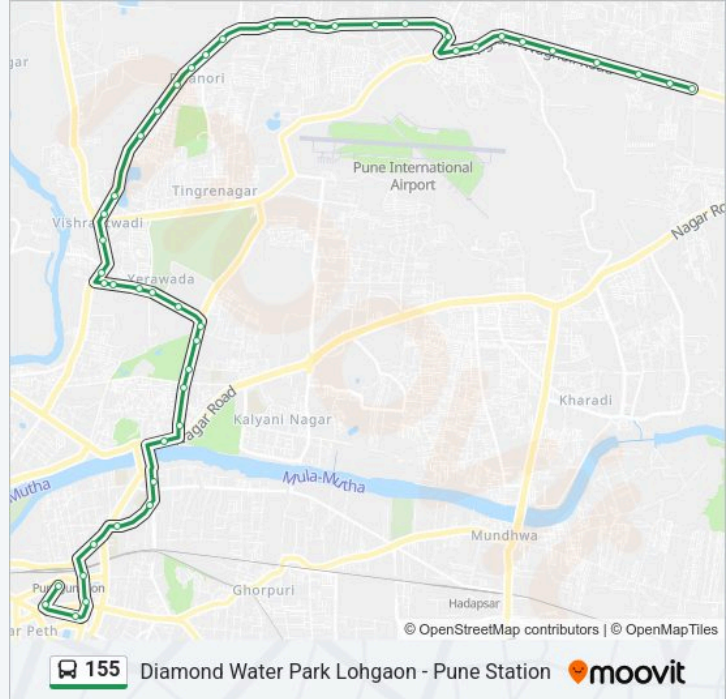

Use the Moovit App to find the closest 155 bus station near you and find out when is the next 155 bus arriving.

**Direction: Pune Station**

46 stops

[VIEW LINE SCHEDULE](#)

Diamond Water Park Lohgaon  
Poultry Farm Lohgaon Road  
Pawar Wasti Lohgaon Road  
Dadachi Padal  
Vadachi Wasti  
Indrayani Vihar  
Shubam Mangal Karyalaya  
Smashan Bhumi Lohgaon  
Gurudwara Colony Lohgaon  
Lohgaon  
Panyachi Taki Dhanori Road  
Sathe Nagar Dhanori Road  
Torana Garden  
Dhanori Jakat Naka  
Kamal Park Dhanori  
Mahadevnagar Dhanori  
Dhanori School  
Dattanagar Dhanori Road  
Gokulnagar Dhanori Road  
Gref Centre Dhanori Road  
Telephone Exchange Dhanori Road

### Direction: Diamond Water Park Lohgaon

41 stops

[VIEW LINE SCHEDULE](#)

Pune Station (Moledina Stand)

Ruby Hall Clinic Metro Station

Guruprasad Bungalow

Bund Garden

### 155 bus Time Schedule

Diamond Water Park Lohgaon Route Timetable:

Monday 06:15-23:25

Tuesday 06:15-23:25

Wednesday 06:15-23:25

Thursday 06:15-23:25

Friday 06:15-23:25

Yerwada Gaon

### 155 bus Info

**Direction:** Diamond Water Park Lohgaon

**Stops:** 41

**Trip Duration:** 63 min

**Line Summary:**

Vadachi Wasti

Dadachi Padal

Pawar Wasti Lohgaon Road