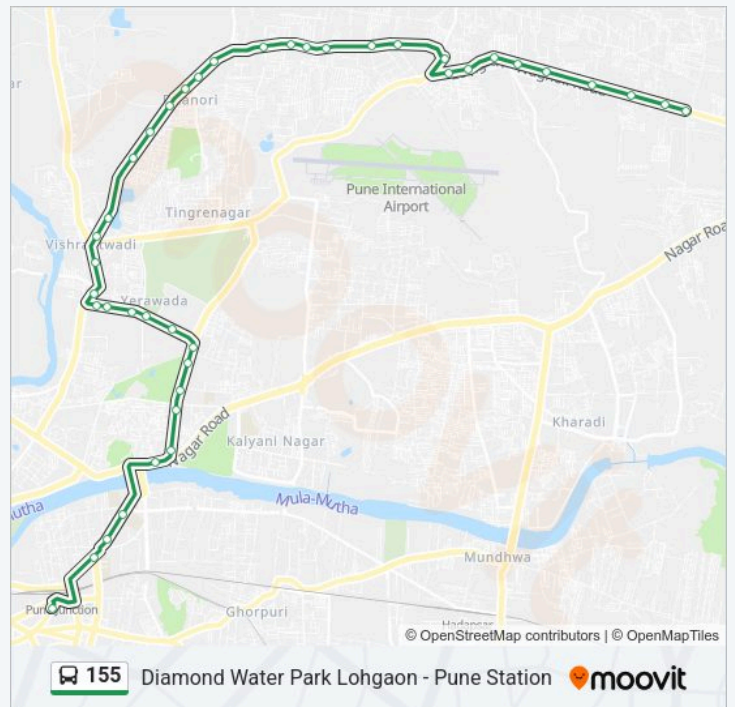

Use the Moovit App to find the closest 155 bus station near you and find out when is the next 155 bus arriving.

**Direction: Pune Station**

46 stops

[VIEW LINE SCHEDULE](#)

Diamond Water Park Lohgaon  
Poultry Farm Lohgaon Road  
Pawar Wasti Lohgaon Road  
Dadachi Padal  
Vadachi Wasti  
Indrayani Vihar  
Shubam Mangal Karyalaya  
Smashan Bhumi Lohgaon  
Gurudwara Colony Lohgaon  
Lohgaon  
Panyachi Taki Dhanori Road  
Sathe Nagar Dhanori Road  
Torana Garden  
Dhanori Jakat Naka  
Kamal Park Dhanori  
Mahadevnagar Dhanori  
Dhanori School  
Dattanagar Dhanori Road  
Gokulnagar Dhanori Road  
Gref Centre Dhanori Road  
Telephone Exchange Dhanori Road

06:15-23:25

Sunday

06:15-23:25

### 155 bus Info

**Direction:** Diamond Water Park Lohgaon

**Stops:** 41

**Trip Duration:** 63 min

**Line Summary:**

Vadachi Wasti

Dadachi Padal

Pawar Wasti Lohgaon Road

Poultry Farm Lohgaon Road

Diamond Water Park Lohgaon

155 bus time schedules and route maps are available in an offline PDF at [moovitapp.com](https://moovitapp.com). Use the Moovit App to see live bus times, train schedule or subway schedule, and step-by-step directions for all public transit in Pune.