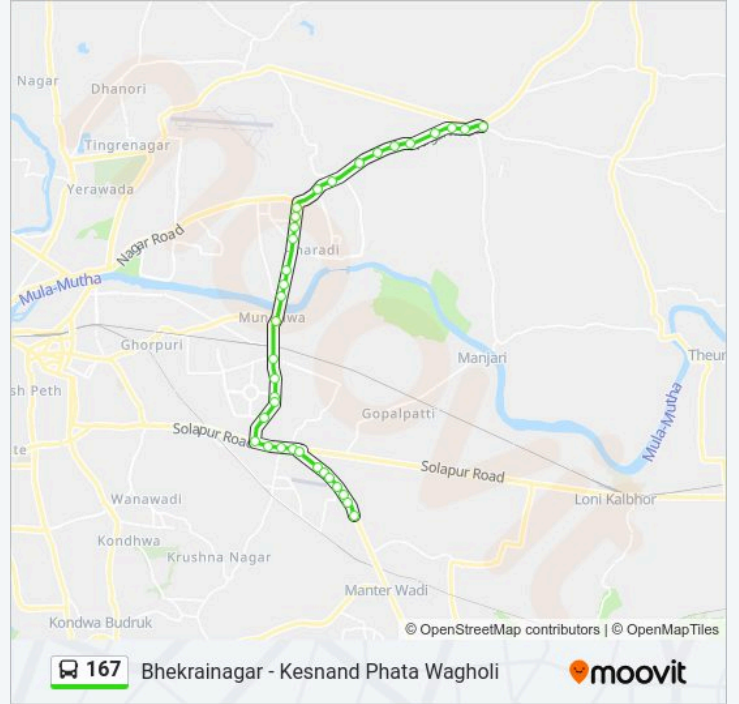

Bapusaheb Magar Wasti

Kirtane Baug

Mundhwa Gaon

Sainathnagar

Columbia Hospital Sainathnagar

Thite Wasti

Rakshak Nagar Kharadi

Shankar Nagar Kharadi

Pathare Wasti Kharadi

Kharadi Bypass

Janakbaba Dargah BRTS

Aaple Ghar BRTS

Khandve Nagar

Sai Satyam Society

Talera Godown

Soyrik Mangal Karyalaya

Panmala Wagholi

Satav High School

Wagholi

Kesnand Phata Wagholi

167 bus time schedules and route maps are available in an offline PDF at moovitapp.com. Use the Moovit App to see live bus times, train schedule or subway schedule, and step-by-step directions for all public transit in Pune.

© 2024 Moovit - All Rights Reserved