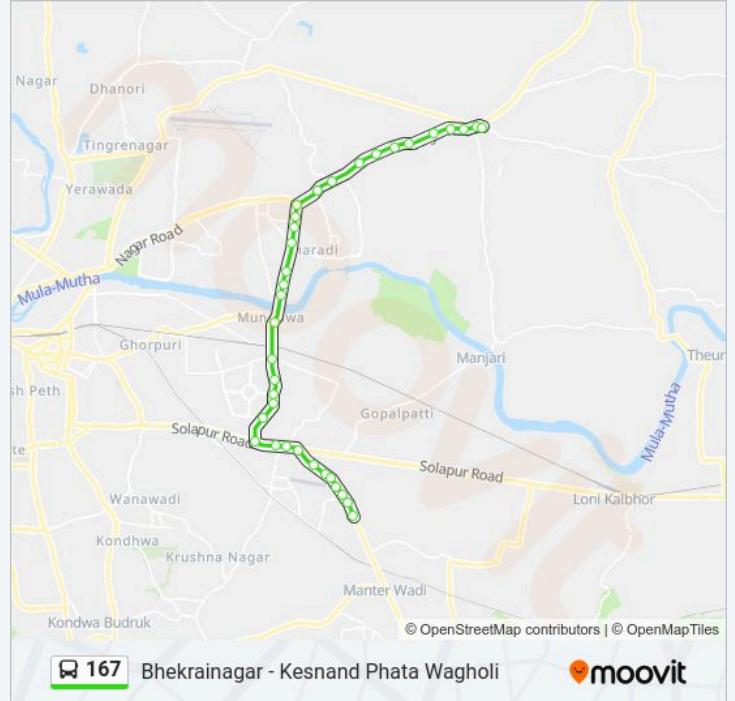

Use the Moovit App to find the closest 167 bus station near you and find out when is the next 167 bus arriving.

Direction: Bhekrainagar

35 stops

[VIEW LINE SCHEDULE](#)

Kesnand Phata Wagholi
Kesnand Phata
Wagholi
Satav High School
Panmala Wagholi
Soyrik Mangal Karyalaya
Talera Godown
Sai Satyam Society
Khandve Nagar
Aaple Ghar BRTS
Janakbaba Dargah BRTS
Kharadi Bypass
Pathare Wasti Kharadi
Shankar Nagar Kharadi
Rakshak Nagar Kharadi
Thite Wasti
Columbia Hospital Sainathnagar
Sainathnagar
Mundhwa Gaon
Kirtane Baug
Bapusaheb Magar Wasti

167 bus Time Schedule

Bhekrainagar Route Timetable:

Monday	06:00-00:20
Tuesday	06:00-00:20
Wednesday	06:00-00:20
Thursday	06:00-00:20
Friday	06:00-00:20
Saturday	06:00-00:20
Sunday	06:00-00:20

167 bus Info**Direction:** Bhekrainagar**Stops:** 35**Trip Duration:** 55 min**Line Summary:**

Satavwadi

Gondhalenagar

Satyapuram

IBM / SP City

Ganganagar Saswad Road

Bhekrainagar Depot

Direction: Kesnand Phata Wagholi

35 stops

Direction: Kesnand Phata Wagholi

Stops: 35

Trip Duration: 57 min

Line Summary:

Bapusaheb Magar Wasti

Kirtane Baug

Mundhwa Gaon

Sainathnagar