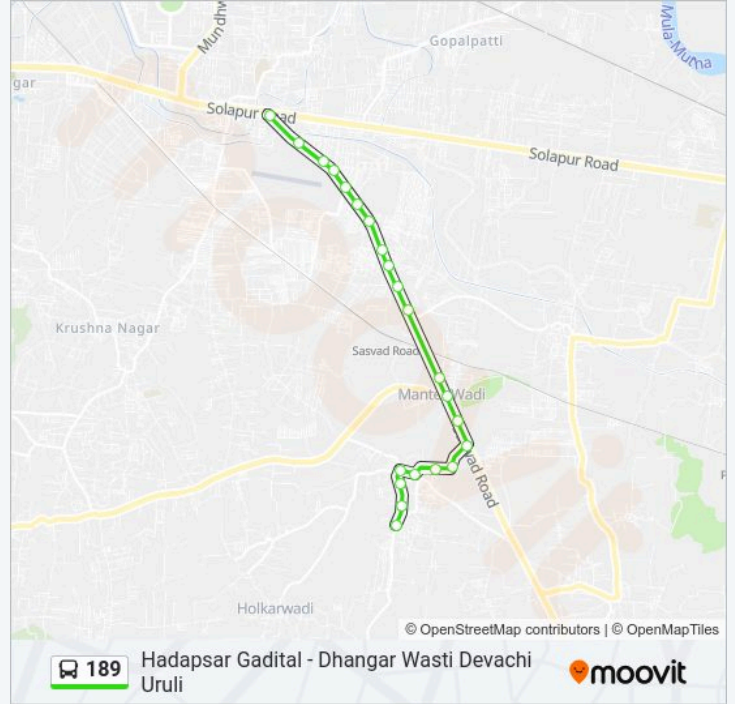

### 189 bus Info

**Direction:** Dhangar Wasti Devachi Uruli

**Stops:** 22

**Trip Duration:** 26 min

**Line Summary:**

Devachi Uruli

Khandoba Mandir Devachi Uruli

Oswal Mala

Dhangar Wasti Devachi Uruli

189 bus time schedules and route maps are available in an offline PDF at [moovitapp.com](https://moovitapp.com). Use the Moovit App to see live bus times, train schedule or subway schedule, and step-by-step directions for all public transit in Pune.