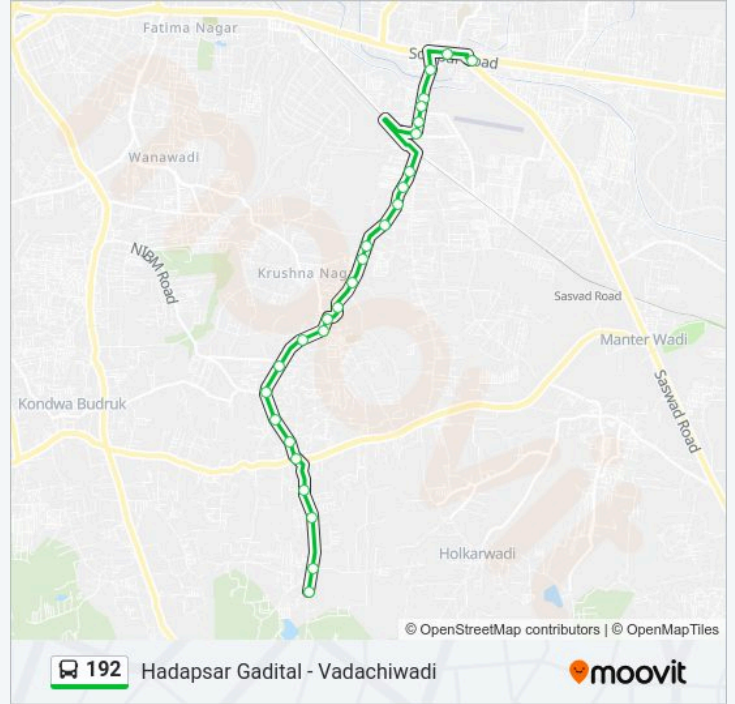

**192 Line****Hadapsar Gadital - Vadachiwadi**[Get The App](#)

The 192 bus line (Hadapsar Gadital - Vadachiwadi) has 2 routes. For regular weekdays, their operation hours are: (1) Hadapsar Gadital: 06:00-22:20(2) Vadachiwadi: 05:15-21:25  
Use the Moovit App to find the closest 192 bus station near you and find out when is the next 192 bus arriving.

**Direction: Hadapsar Gadital**

27 stops

[VIEW LINE SCHEDULE](#)

Vadachiwadi  
Gurukrupa Colony Vadachiwadi  
Ghule Wasti Undri Road  
Astonia Classic Society  
Undri Gaon  
Atur Nagar  
Punekar Wasti  
Hole Wasti  
Kad Wasti  
Vaddhara Bandhara  
Telephone Exchange Mohammadwadi  
Mohammadwadi School  
Mohammadwadi Gaon  
Desai Hospital  
Tarawade Wasti  
Dr.Dada Gujar English School  
Wadkar Mala  
Hari Hareshwar Mandir  
Sayyadnagar  
Chintamani Nagar  
Sasane Nagar

Chhatrapati Shivaji Maharaj Putla Sasane Nagar

Kale Colony

Canal Hadapsar

Bhaji Mandai (Hadapsar Gaon)

Tupe Hospital Hadapsar

Hadapsar Gadital

### Direction: Vadachiwadi

27 stops

[VIEW LINE SCHEDULE](#)

Hadapsar Gadital

Krushna Chhaya Hotel Hadapsar

Mantri Market (Hadapsar Gaon)

Canal Hadapsar

Kale Colony