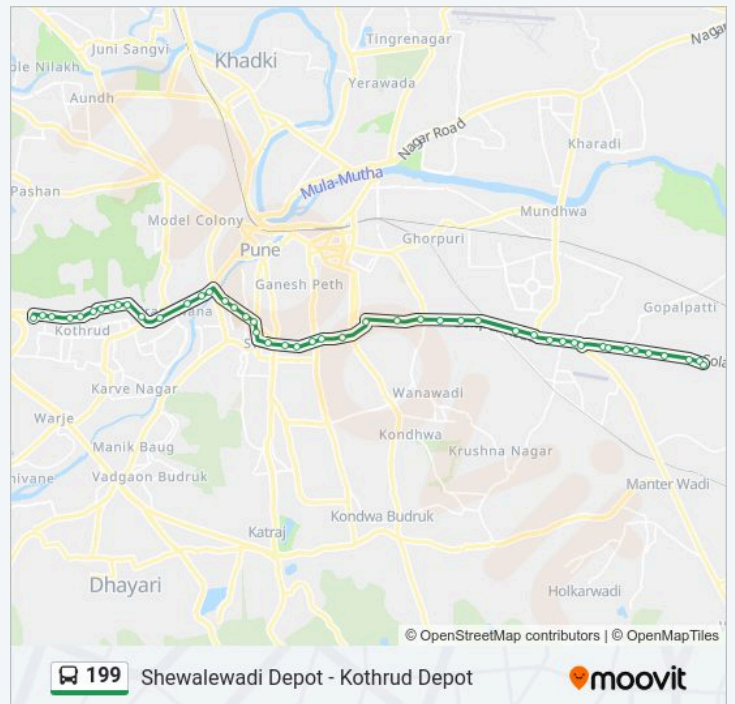

 **199 Line****Shewalewadi Depot - Kothrud Depot**[Get The App](#)

The 199 bus line (Shewalewadi Depot - Kothrud Depot) has 2 routes. For regular weekdays, their operation hours are:
(1) Shewalewadi Depot: 06:50-23:10(2) Kothrud Depot: 05:20-20:50

199 bus Time Schedule

Shewalewadi Depot Route Timetable:

Monday	06:50-23:10
Tuesday	06:50-23:10
Wednesday	06:50-23:10
Thursday	06:50-23:10
Friday	06:50-23:10
Saturday	06:50-23:10
Sunday	06:50-23:10

199 bus Info**Direction:** Shewalewadi Depot**Stops:** 48**Trip Duration:** 79 min**Line Summary:**

Maharashtra Mandal

Sahitya Parishad

Deccan Corner (To Paud Road)

Garware College

Thursday	05:20-20:50
Friday	05:20-20:50
Saturday	05:20-20:50
Sunday	05:20-20:50

199 bus Info

Direction: Kothrud Depot

Stops: 47

Trip Duration: 78 min

Line Summary:

Sonal Hall

SNDT College

Paud Phata

More Vidyalaya

Ideal Colony

Anand Nagar Kothrud