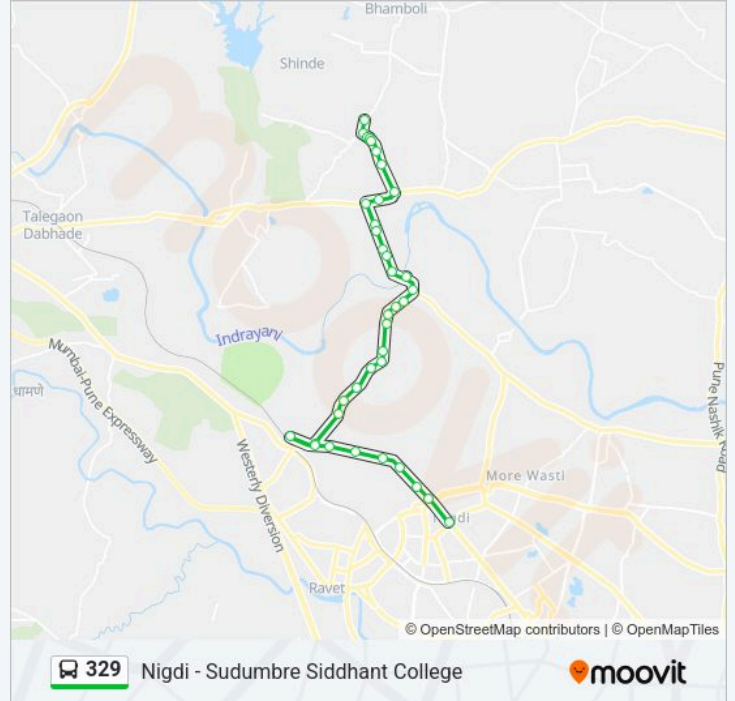

Direction: Sudumbre Siddhant College

38 stops

[VIEW LINE SCHEDULE](#)

Nigdi Pawale Chowk

Krushna Mandir Nigdi

Bhakti Shakti Terminal

Hotel Pune Gate Garden

Kohima Line