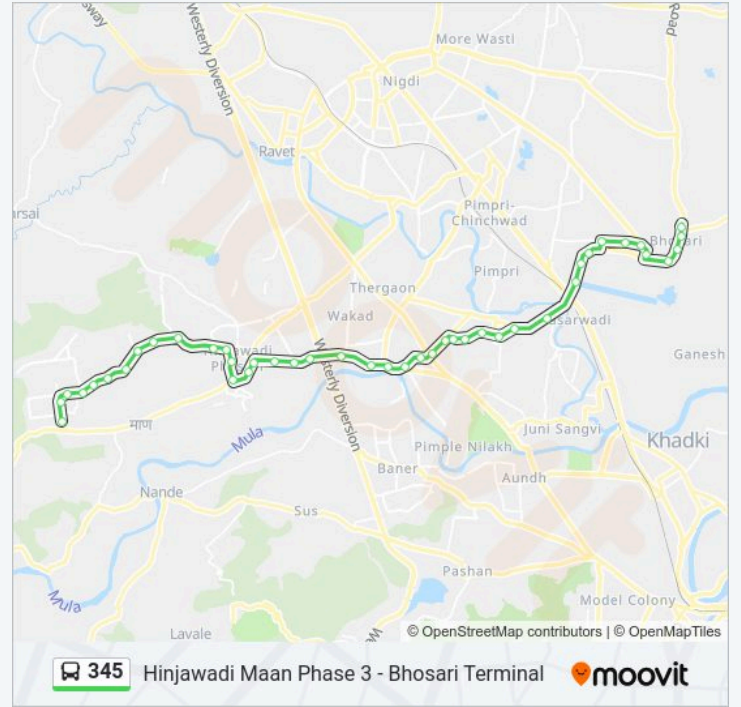

TCS Company

345 bus time schedules and route maps are available in an offline PDF at [moovitapp.com](https://moovitapp.com). Use the Moovit App to see live bus times, train schedule or subway schedule, and step-by-step directions for all public transit in Pune.