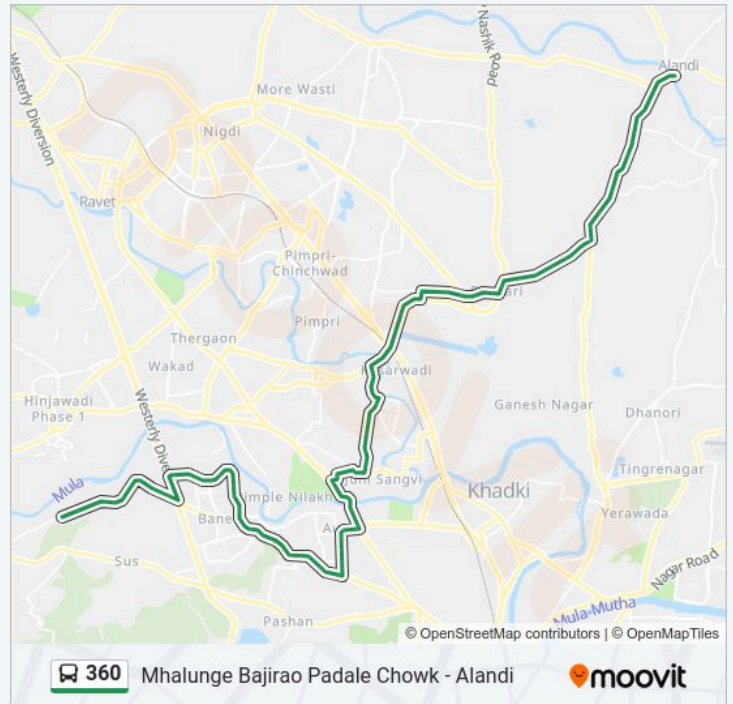

Pimplegurav

Navin Manapa School

Kate Puram Chowk

Krushna Bazar Chowk

Friday	07:00-22:00
Saturday	07:00-22:00
Sunday	07:00-22:00

360 bus Info

Direction: Mhalunge Bajirao Padale Chowk

Stops: 80

Trip Duration: 102 min

Line Summary:

Sai Chowk Sangvi

PWD Panyachi Taki Navi Sangvi

Navi Sangvi

BR Gholap College

Sangvi Phata

Aundh Gaon