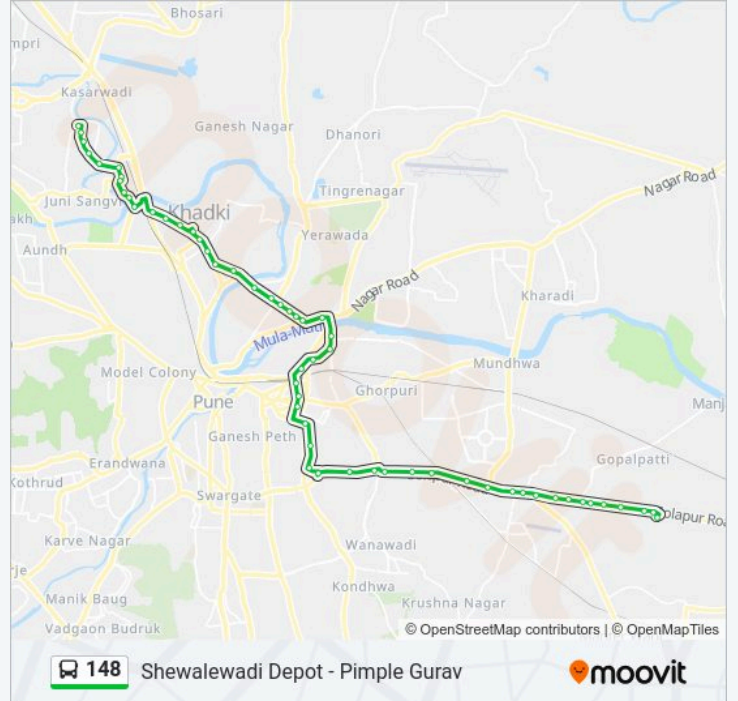

148 Line

Shewalewadi Depot - Pimple Gurav

Get The App

The 148 bus line (Shewalewadi Depot - Pimple Gurav) has 2 routes. For regular weekdays, their operation hours are: (1) Shewalewadi Depot: 06:50-22:10(2) Pimple Gurav: 05:05-20:25
Use the Moovit App to find the closest 148 bus station near you and find out when is the next 148 bus arriving.

148 bus Time Schedule

Shewalewadi Depot Route Timetable:

Monday	06:50-22:10
Tuesday	06:50-22:10
Wednesday	06:50-22:10
Thursday	06:50-22:10
Friday	06:50-22:10
Saturday	06:50-22:10
Sunday	06:50-22:10

148 bus Info**Direction:** Shewalewadi Depot**Stops:** 56**Trip Duration:** 94 min**Line Summary:**

Stud Farm Manjari

Shewalewadi

Shewalewadi Depot

Direction: Pimple Gurav

57 stops

[VIEW LINE SCHEDULE](#)

Shewalewadi Depot

Shewalewadi