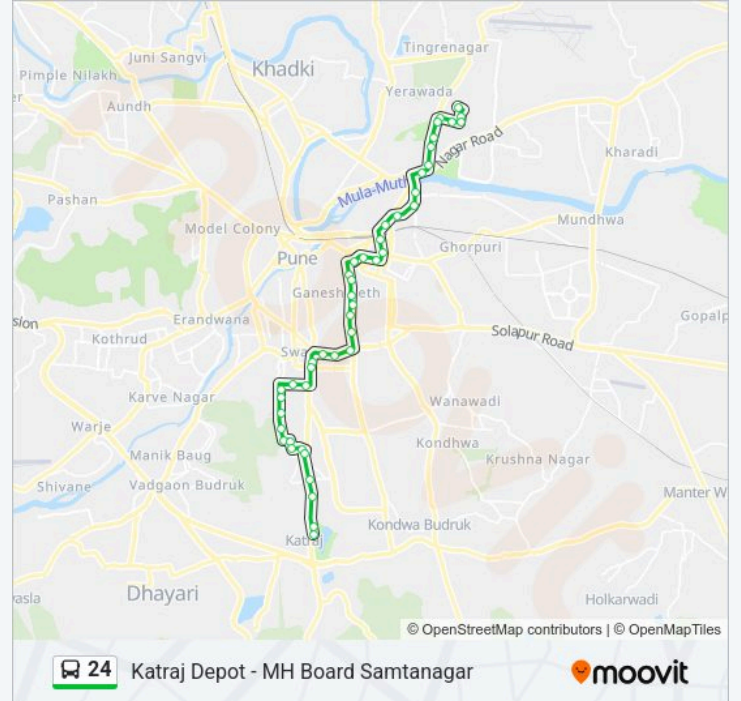

Yashwantnagar Padmavati

Power House Padmavati

Padmavati Gaon

Padmavati

KK Market / Shankar Maharaj Math

Balaji Nagar

Bharati Vidyapeeth Gate

Katraj Depot

Katraj Depot - MH Board Samtanagar

Direction: MH Board Samtanagar

43 stops

[VIEW LINE SCHEDULE](#)

Katraj Depot

Bharati Vidyapeeth Gate

Balaji Nagar

KK Market / Shankar Maharaj Math