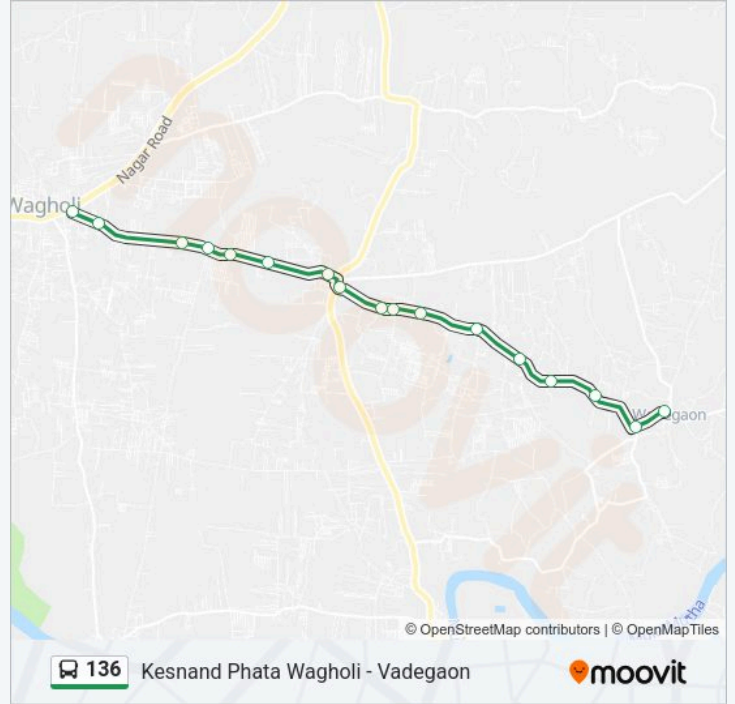

**136 Line****Kesnand Phata Wagholi - Vadegaon**[Get The App](#)

The 136 bus line (Kesnand Phata Wagholi - Vadegaon) has 2 routes. For regular weekdays, their operation hours are:  
(1) Vadegaon: 07:20-18:35(2) Kesnand Phata Wagholi: 08:00-19:15

Use the Moovit App to find the closest 136 bus station near you and find out when is the next 136 bus arriving.

**Direction: Vadegaon**

17 stops

[VIEW LINE SCHEDULE](#)

Kesnand Phata Wagholi  
Tikone Godown  
Bharatiya Sanskriti Darshan Trust  
Thube Wasti  
Shree Jogeshwari Vidyalaya  
Hi.Cliff Company  
Kesnand Gaon  
Shankar Mandir Kesnand Gaon  
Babaji Wasti  
Lal Baba Wasti  
Bangar Wasti  
Hargude Wasti  
Gurudatta Farm  
Khutale Wasti Vadegaon Road  
Pathare Wasti Vadegaon Road  
Pathare Bungalow Vadegaon  
Vadegaon

**136 bus Time Schedule**

Vadegaon Route Timetable:

Monday	07:20-18:35
Tuesday	07:20-18:35
Wednesday	07:20-18:35
Thursday	07:20-18:35
Friday	07:20-18:35
Saturday	07:20-18:35
Sunday	07:20-18:35

**136 bus Info****Direction:** Vadegaon**Stops:** 17**Trip Duration:** 33 min**Line Summary:**

### 136 bus Info

**Direction:** Kesnand Phata Wagholi

**Stops:** 17

**Trip Duration:** 33 min

**Line Summary:**

136 bus time schedules and route maps are available in an offline PDF at [moovitapp.com](https://moovitapp.com). Use the Moovit App to see live bus times, train schedule or subway schedule, and step-by-step directions for all public transit in Pune.