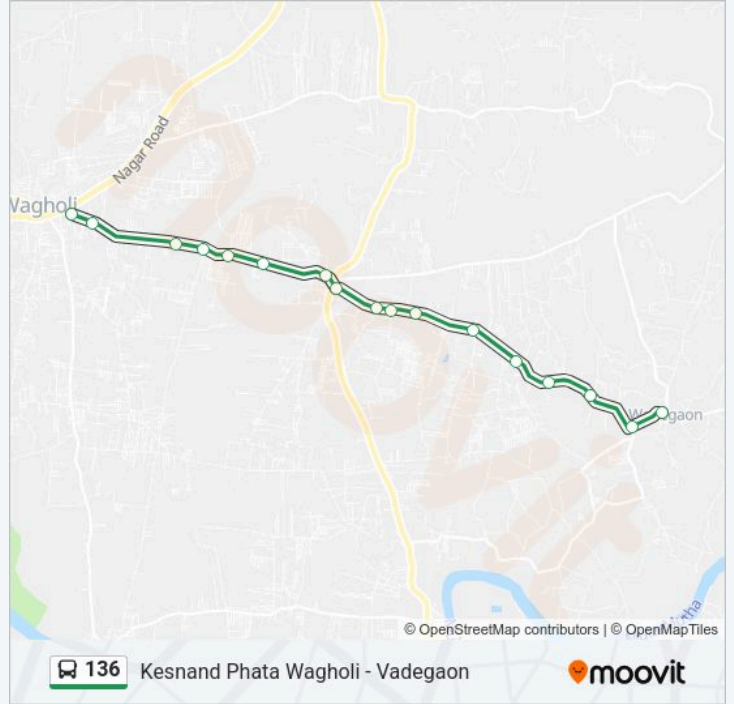

Use the Moovit App to find the closest 136 bus station near you and find out when is the next 136 bus arriving.

**Direction: Vadegaon**

17 stops

[VIEW LINE SCHEDULE](#)

Kesnand Phata Wagholi  
Tikone Godown  
Bharatiya Sanskriti Darshan Trust  
Thube Wasti  
Shree Jogeshwari Vidyalaya  
Hi.Cliff Company  
Kesnand Gaon  
Shankar Mandir Kesnand Gaon  
Babaji Wasti  
Lal Baba Wasti  
Bangar Wasti  
Hargude Wasti  
Gurudatta Farm  
Khutale Wasti Vadegaon Road  
Pathare Wasti Vadegaon Road  
Pathare Bungalow Vadegaon  
Vadegaon

**136 bus Time Schedule**

Vadegaon Route Timetable:

Monday	07:20-18:35
Tuesday	07:20-18:35
Wednesday	07:20-18:35
Thursday	07:20-18:35
Friday	07:20-18:35
Saturday	07:20-18:35
Sunday	07:20-18:35

**136 bus Info****Direction:** Vadegaon**Stops:** 17**Trip Duration:** 33 min**Line Summary:**

### 136 bus Time Schedule

Kesnand Phata Wagholi Route Timetable:

Monday	08:00-19:15
Tuesday	08:00-19:15
Wednesday	08:00-19:15
Thursday	08:00-19:15
Friday	08:00-19:15
Saturday	08:00-19:15
Sunday	08:00-19:15

### 136 bus Info

**Direction:** Kesnand Phata Wagholi

**Stops:** 17

**Trip Duration:** 33 min

**Line Summary:**

136 bus time schedules and route maps are available in an offline PDF at [moovitapp.com](https://moovitapp.com). Use the Moovit App to see live bus times, train schedule or subway schedule, and step-by-step directions for all public transit in Pune.