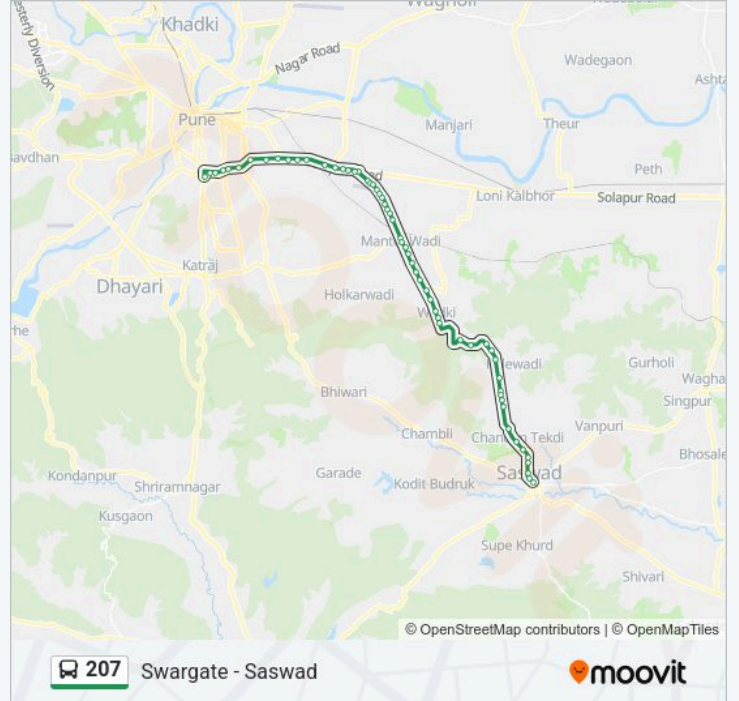

Meera Society

ST Divisional Office

Ghorpade Peth

Swargate Depot

Swargate

**Direction: Saswad**

59 stops

[VIEW LINE SCHEDULE](#)