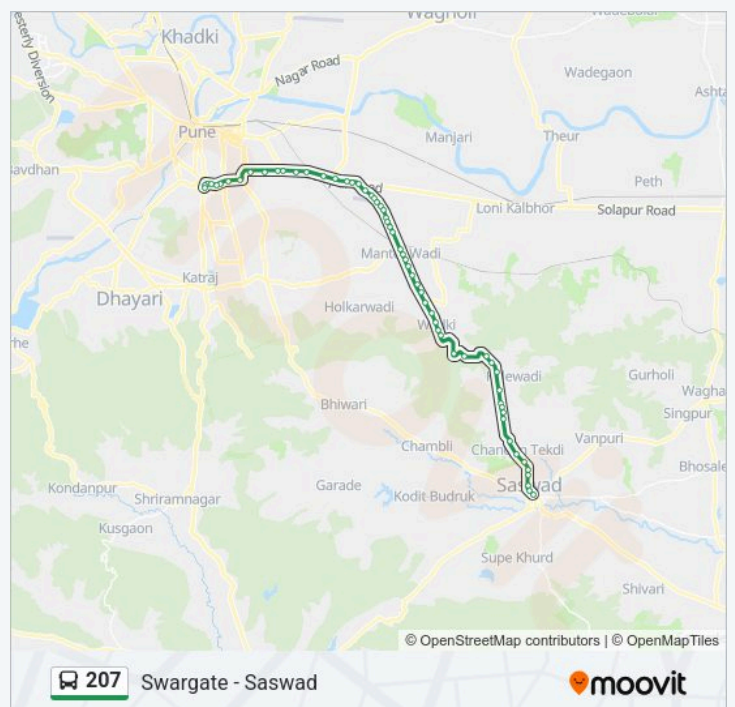

**Direction:** Saswad

**Stops:** 59

**Trip Duration:** 110 min

**Line Summary:**

Ganganagar Saswad Road

Bhekrainagar Depot

Suiba Mangal Karyalaya

Bhosale Garden Saswad Road